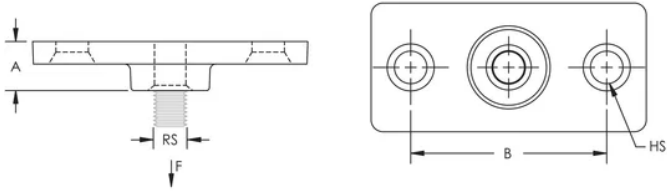

DIAGRAMS

WARNING

---

nVent products shall be installed and used only as indicated in nVent's product instruction sheets and training materials. Instruction sheets are available at www.nvent.com and from your nVent customer service representative. Improper installation, misuse, misapplication or other failure to completely follow nVent's instructions and warnings may cause product malfunction, property damage, serious bodily injury and death and/or void your warranty.

North America

+1.800.753.9221
Option 1 – Customer Care
Option 2 – Technical Support

Europe

Netherlands:
+31 800-0200135
France:
+33 800 901 793

Europe

Germany:
800 1890272
Other Countries:
+31 13 5835404

APAC

Shanghai:
+ 86 21 2412 1618/19
Sydney:
+61 2 9751 8500

Our powerful portfolio of brands:
nVent.com CADDY ERICO HOFFMAN RAYCHEM SCHROFF
TRACER