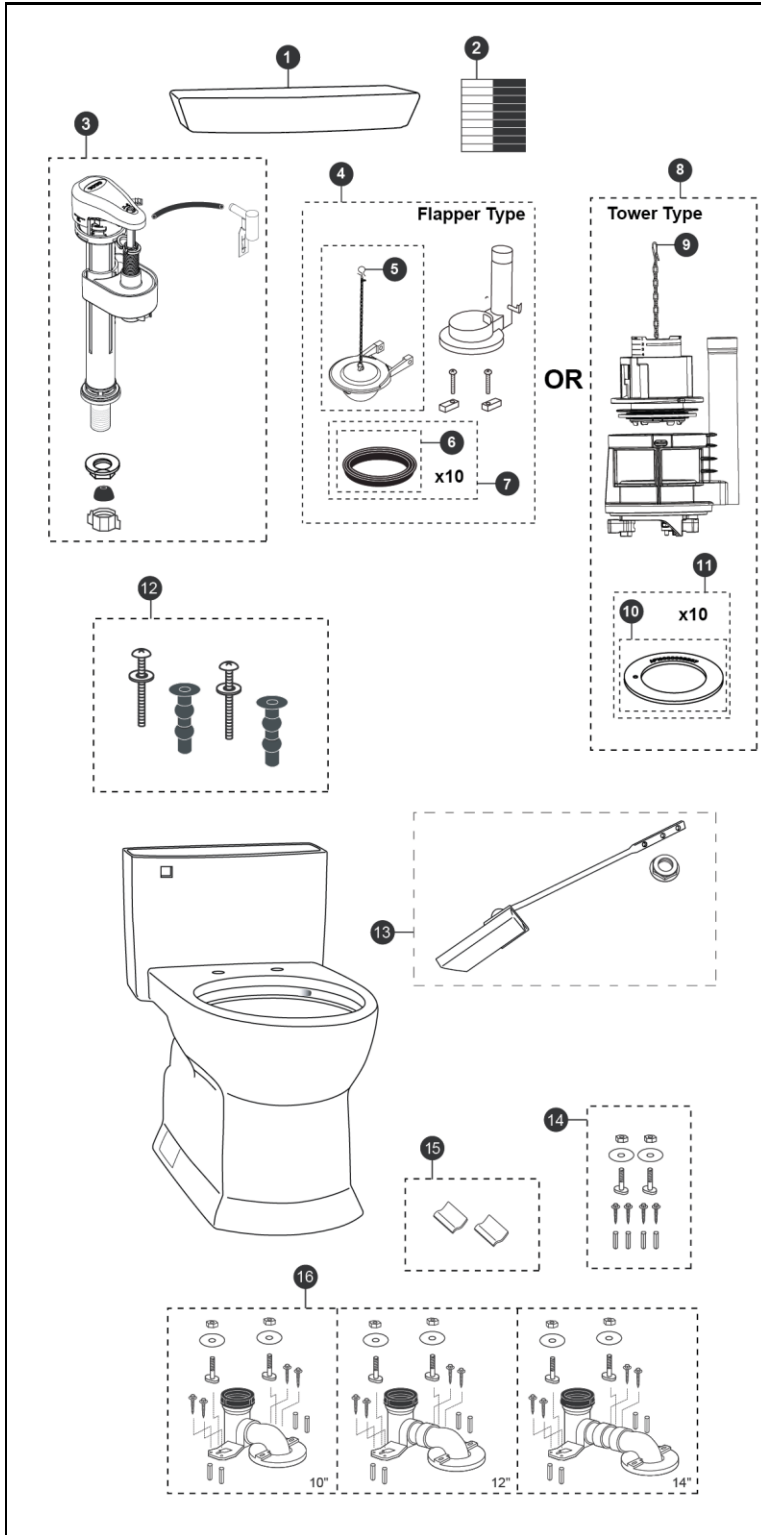

MS964214CEF MS964214CEFG
 CST964CEF CST964CEFG
 CST964CEFT CST964CEFGT

Eco Soirée®
1.28 Gpf Toilet, Elongated,
Tornado Flush™, UniFit Rough-In
Universal Height, (including CeFIONtect™)

Item	Part	Description
1	TCU964CRE#01	Tank Lid w/ Velcro Tape - Cotton
	TCU964CRE#03	Tank Lid w/ Velcro Tape - Bone
	TCU964CRE#11	Tank Lid w/ Velcro Tape - Colonial White
	TCU964CRE#12	Tank Lid w/ Velcro Tape - Sedona Beige
	TCU964CRE#51	Tank Lid w/ Velcro Tape - Ebony
2	THU107	Velcro Tape
3	TSU51A	Fill Valve
4	9BU002E	Flush Valve Gasket (1 piece)
5	THU249P-2	Flush Valve Assembly
6	THU331S	Flapper w/ Chain
7	THU097	Flush Valve Gaskets (10 pieces)
8	THU453.10C-A	Drain Valve
9	THU440-A	Flush Tower
10	THU407	Seal Gasket (1 piece)
11	THU370	Seal Gasket (10 piece)
12	THU651N	Top Mounting Seat Hardware
13	THU225#CP	Trip Lever - Chrome Plated
	THU225#BN	Trip Lever - Brushed Nickel
	THU225#PN	Trip Lever - Polished Nickel
14	THU020N	Rough-In Mounting Hardware Kit
15	TCU964CV#01	Cover Plate Set w/ Velcro Tape - Cotton
	TCU964CV#03	Cover Plate Set w/ Velcro Tape - Bone
	TCU964CV#11	Cover Plate Set w/ Velcro Tape - Colonial White
	TCU964CV#12	Cover Plate Set w/ Velcro Tape - Sedona Beige
	TCU964CV#51	Cover Plate Set w/ Velcro Tape - Ebony
16	TSU030W.10R	UniFit - 10" Rough-In
	TSU030W.12R	UniFit - 12" Rough-In
	TSU030W.14R	UniFit - 14" Rough-In

Note:

Product Number Explanations

One-Piece Toilet

(MS) Toilet & Seat Combination
 (CST) Gravity Type Toilet
 (964) Toilet Model
 (214) Seat Model
 (C) Tornado Flush™
 (F) Universal Height
 (G) CeFIONtect™
 (T) Drain Valve Tower

Colors

(#01) Cotton
 (#03) Bone
 (#11) Colonial White
 (#12) Sedona beige
 (#51) Ebony

Actual Product may vary slightly from illustration.