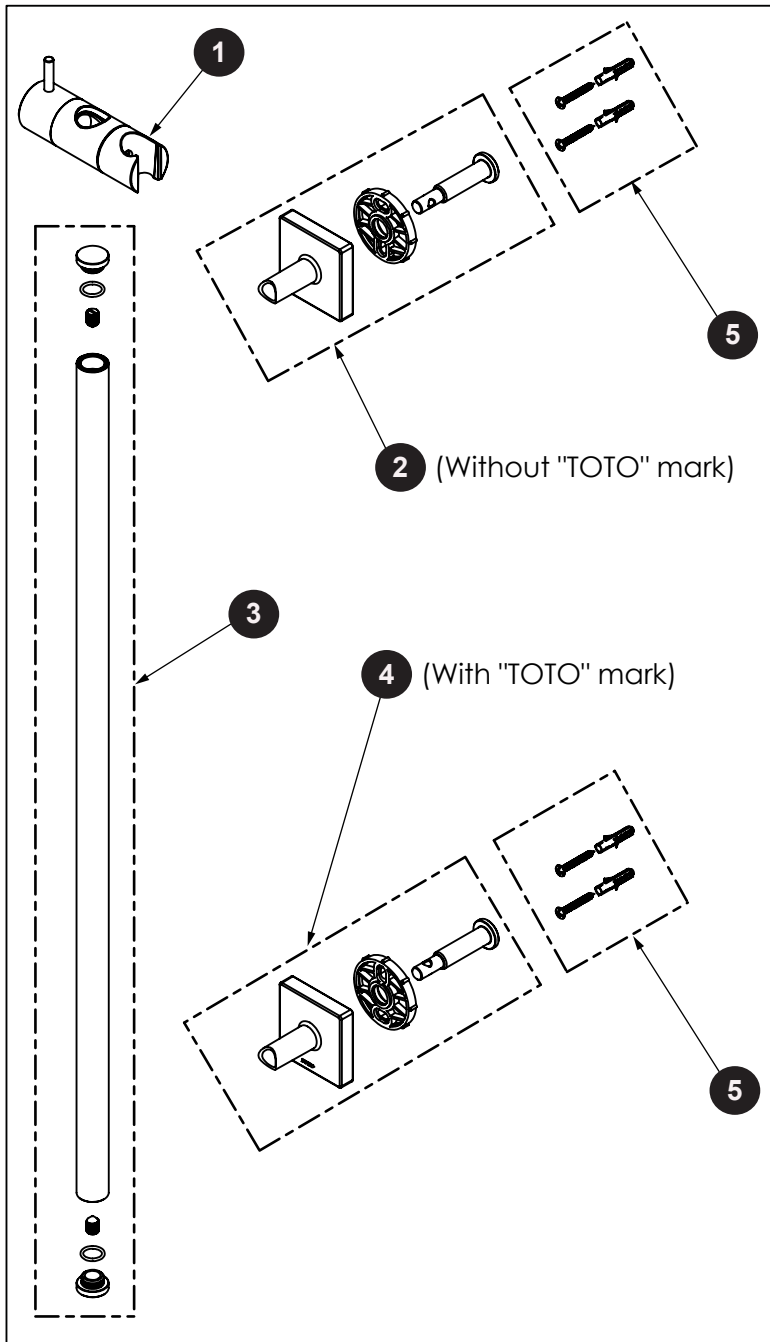

Slide Bar, Square 24"

Item	Part	Description
1	THP5586#\$\$	Slide Bar - Shower Hanger
2	THP5588#\$\$	Slide Bar - Wall Bracket (Without "TOTO" mark)
3	THP5589#\$\$	Slide Bar - Pipe
4	THP5591#\$\$	Slide Bar - Wall Bracket (With "TOTO" mark)
5	THP5592	Slide Bar - Mounting Hardware