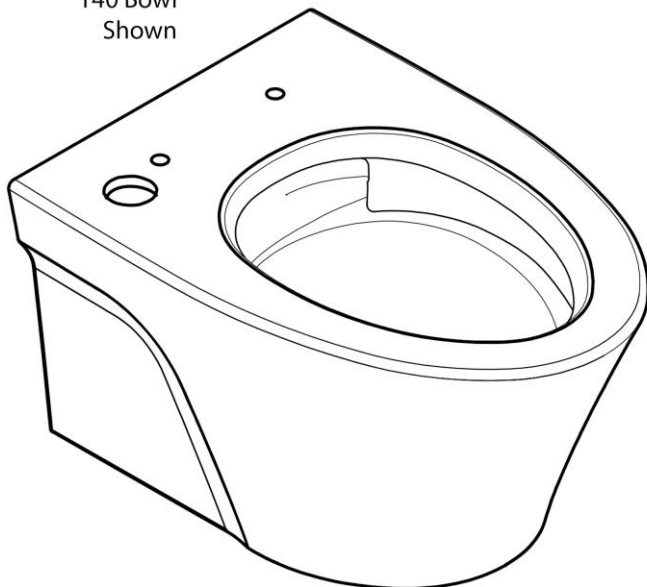

AP Elongated
Wall Hung Toilet
CEFIONTECT®
WASHLET®+

Item	Part	Description
1	9AU323-A	Pressure Loss Ring

T40 Bowl
Shown

Note:

Product Number Explanations

(CT) Bowl
(426) Toilet Model
(C) TORNADO FLUSH®
(M) DUAL-MAX®
(F) Universal Height
(G) CEFIONTECT®
(T40) WASHLET®+

Actual Product may vary slightly from illustration.