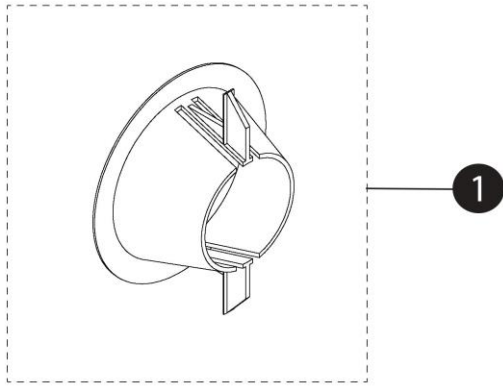

AP Elongated
Wall Hung Toilet
CEFIONTECT®
WASHLET®+

Item	Part	Description
1	9AU323-A	Pressure Loss Ring

T40 Bowl
Shown

Note:

Product Number Explanations

(CT) Bowl
(426) Toilet Model
(C) TORNADO FLUSH®
(M) DUAL-MAX®
(F) Universal Height
(G) CEFIONTECT®
(T40) WASHLET®+

Actual Product may vary slightly from illustration.