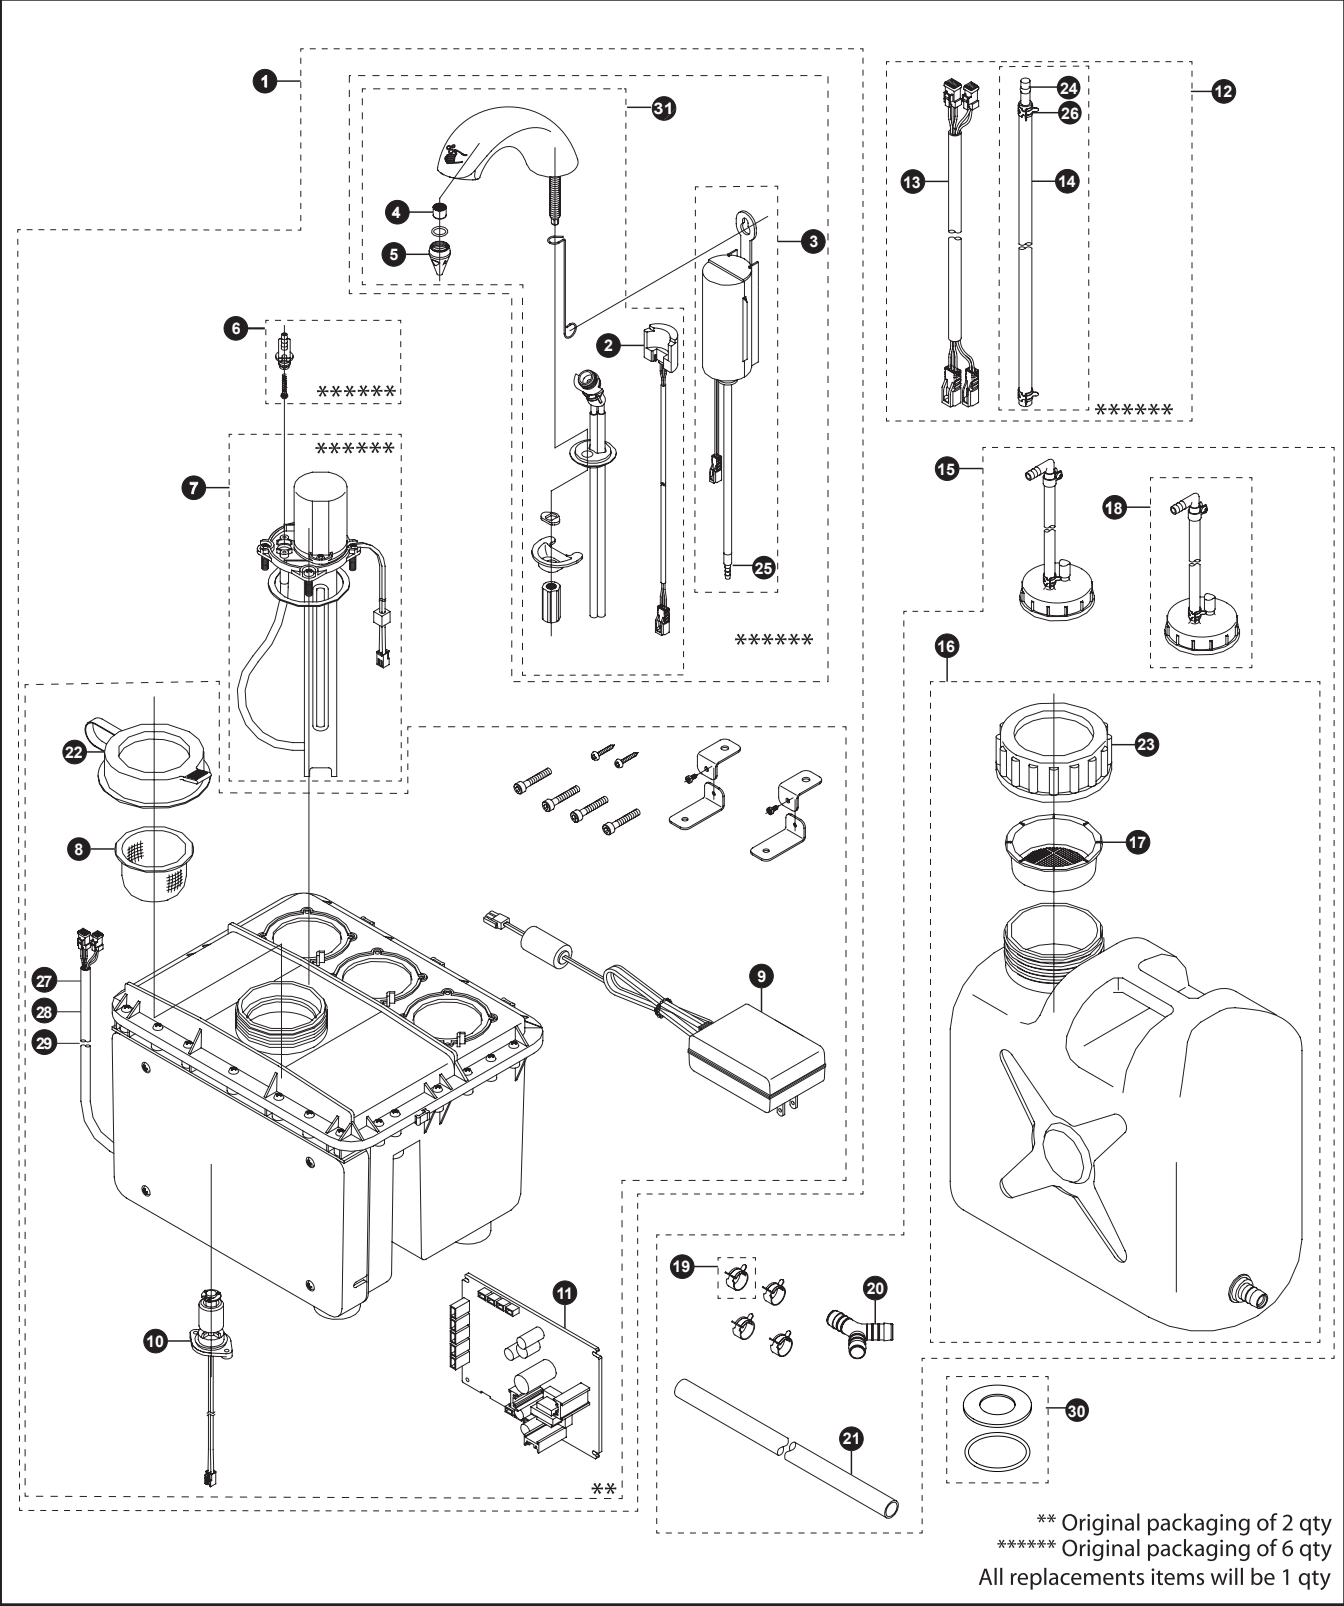

TES6ADC-12
TES123MV100 @ 2 qty
TN80V100
TN80-2V100

TOTO Soap Dispenser Six Spouts, Single Hole Mount Each 12 Meter Connection Cable

TES6ADC-12
 TES123MV100 @ 2 qty
 TN80V100
 TN80-2V100

TOTO Soap Dispenser Six Spouts, Single Hole Mount Each 12 Meter Connection Cable

Item	Part	Description
1	TES123MV100	Eco Soap Dispenser w/ Three Spouts
2	58118R	Sensor
3	THP3063	Air Pump
4	95843	Inside Tube
5	231511T1	Nozzle
6	190522R	Check Valve
7	THP3240	Soap Pump
8	66506	Strainer- Base Unit
9	55067ST1	AC Adapter
10	54091	Level Sensor
11	THP3185	Controller
12	TN80-2V100	Tube Cord Unit - 12m (39.3ft)
13	56102RT3	Sensor & Air Pump Cords - 12m (39.3ft)
14	92463T3	Liquid Soap Tube - 12m (39.3ft)
15	TN80V100	Subtank Assembly
16	9E4203T1	Subtank
17	66506T1	Strainer- Strainer
18	95850T2	Coupling Cap
19	74230T1	Hose Clamp
20	95190T1	Y-Shaped Nipple
21	95846T2	Connecting Tube (5m)
22	THP4796A	Cap, 1 Gallon Tank
23	95850T1	Cap, 5 Gallon Tank
24	THP3059	Soap Tube Connector (Metal)
25	THP3060	Air Tube Connector (Plastic)
26	THP3061	Hose Clamp
27	THP3054	Wiring Harness, L500, Green, #1 Spout
28	THP3055	Wiring Harness, L500, Red, #2 Spout
29	THP3056	Wiring Harness, L500, White, #3 Spout
30	THP3140#CP	Escutcheon for 1-1/8"~1-1/2"(28~38mm) hole
31	THP3171#CP	Spout Sub Assy, Soap Dispenser

Note:

Replacement EcoSoap 1 gallon container @ 4 qty use TSFB1.
 Replacement EcoSoap 5 gallon container @ 1 qty use TSFB5.

Product Number Explanations

Soap Dispenser
 (T) Fitting
 (E) Electronic
 (S) Soap Dispenser
 (1) One Spout
 (A) AC Transformer
 (D) Dispenser
 (C) Chrome Finish
 (05) 5M Cable