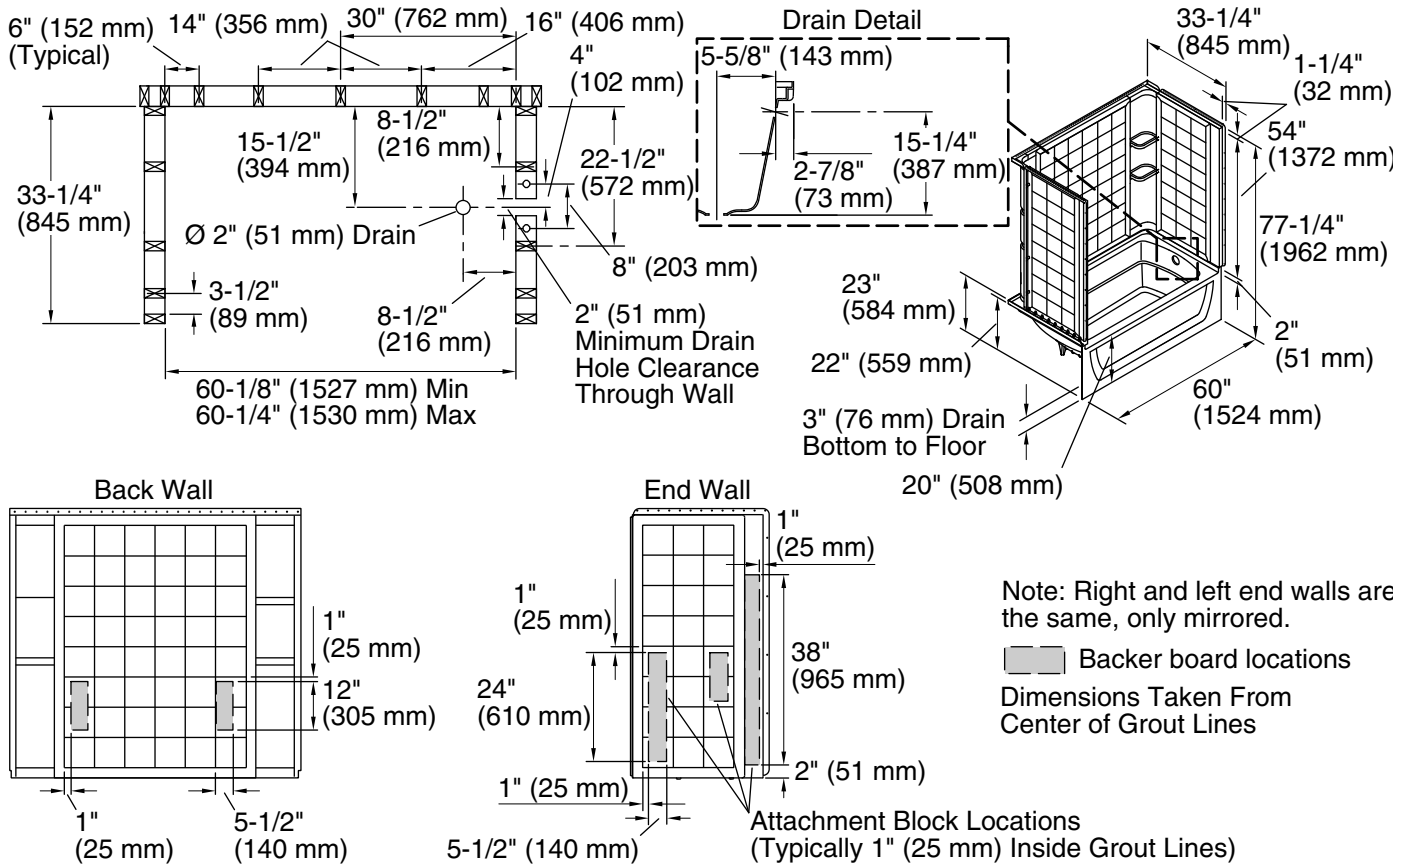

Ensemble™

60" x 32" AFD bath/shower w/AIP backerboards
71120128

Features

- 20" apron.
- Tongue-and-groove walls with snap-together installation.
- Tile look.
- Corner shelves.
- Aging in Place backerboards.
- 3" (76 mm) drain-to-floor clearance for above-floor drain installation.

- K-23726 Drain treatment
- K-23733 Vikrell® cleaner

Included Components

Product consists of:

- 71124106 60" x 32" tile shower wall set w/AIP backerboards
- 71121122 60" x 32" AFD bath

Codes/Standards

- CSA B45.5/IAPMO Z124
- ASTM E162
- ASTM E662
- HUD, UM Bulletin 73

Color	Code	Description
	0	White
	96	KOHLER Biscuit

Technical Information

All product dimensions are nominal.

Installation:	Three-wall alcove
Drain location:	Right
Basin area, bottom:	42" x 20" (1067 mm x 508 mm)
Basin area, top:	54" x 26" (1372 mm x 660 mm)
Water depth:	13" (330 mm)
Water capacity:	51 gal (193.1 L)
Maximum door height:	55-1/2" (1410 mm)
Maximum door width:	57-11/16" (1465 mm)