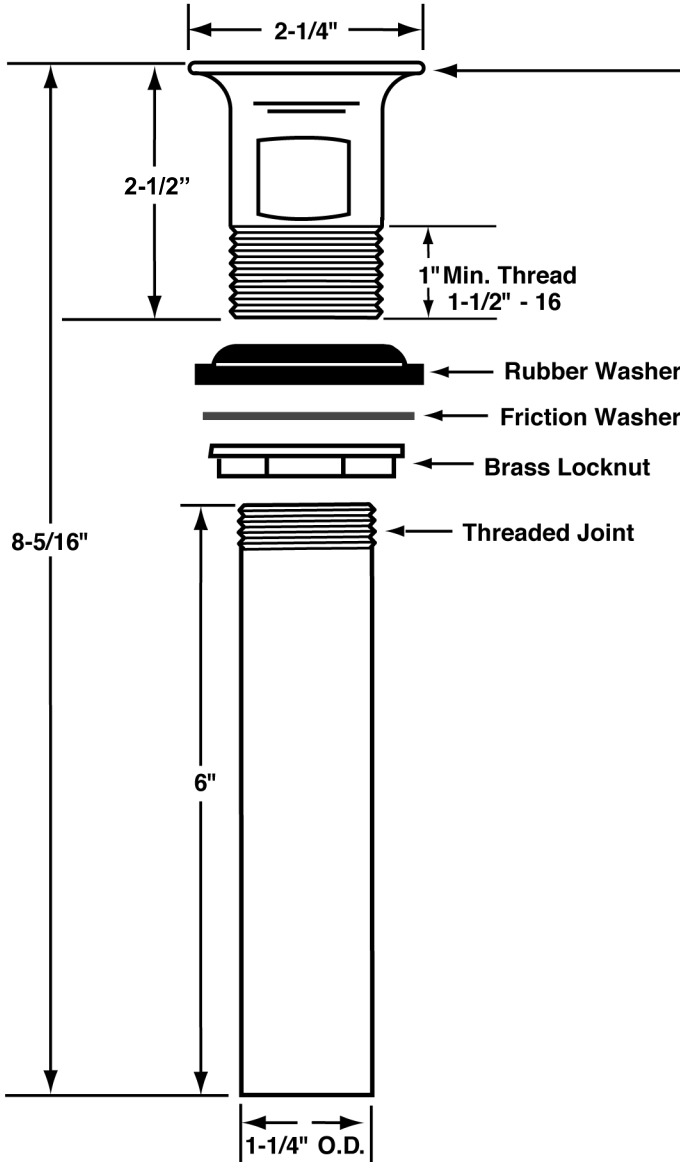

## PRODUCT SPECIFICATION

Part No.

155A

Open Grid P.O. Plug

Job Name:

Submittal Number:

19 Holes 7/32"

See options and accessories section for details on product variations

## Specifications:

Cast brass chrome plated open grid P.O. plug with 17GA 1-1/4" x 6" seamless brass tailpiece, brass lock nut, heavy rubber basin washer and fiber friction washer. P.O. plug shall be in compliance with CSA or other recognized testing authority and bear both manufacturer and testing mark.