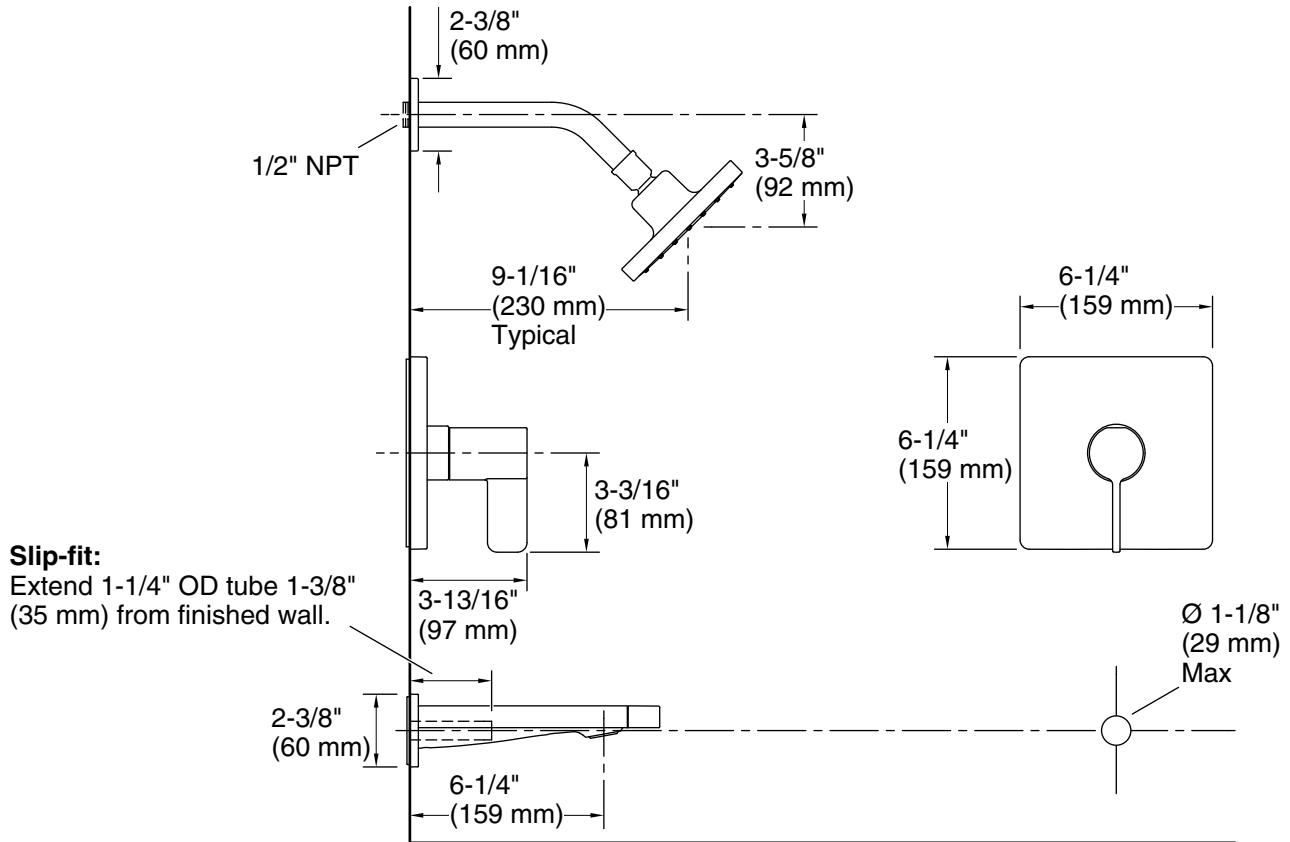

Technical Information

All product dimensions are nominal.

Drain included: No

Spout:

Spout reach: 6-1/4" (158 mm)

Showerhead/Body Spray:

Rated maximum flow: 1.75 gal/min (6.6 l/min)

Pressure: 45 psi (3.1 bar)

Notes

Install this product according to the installation instructions.