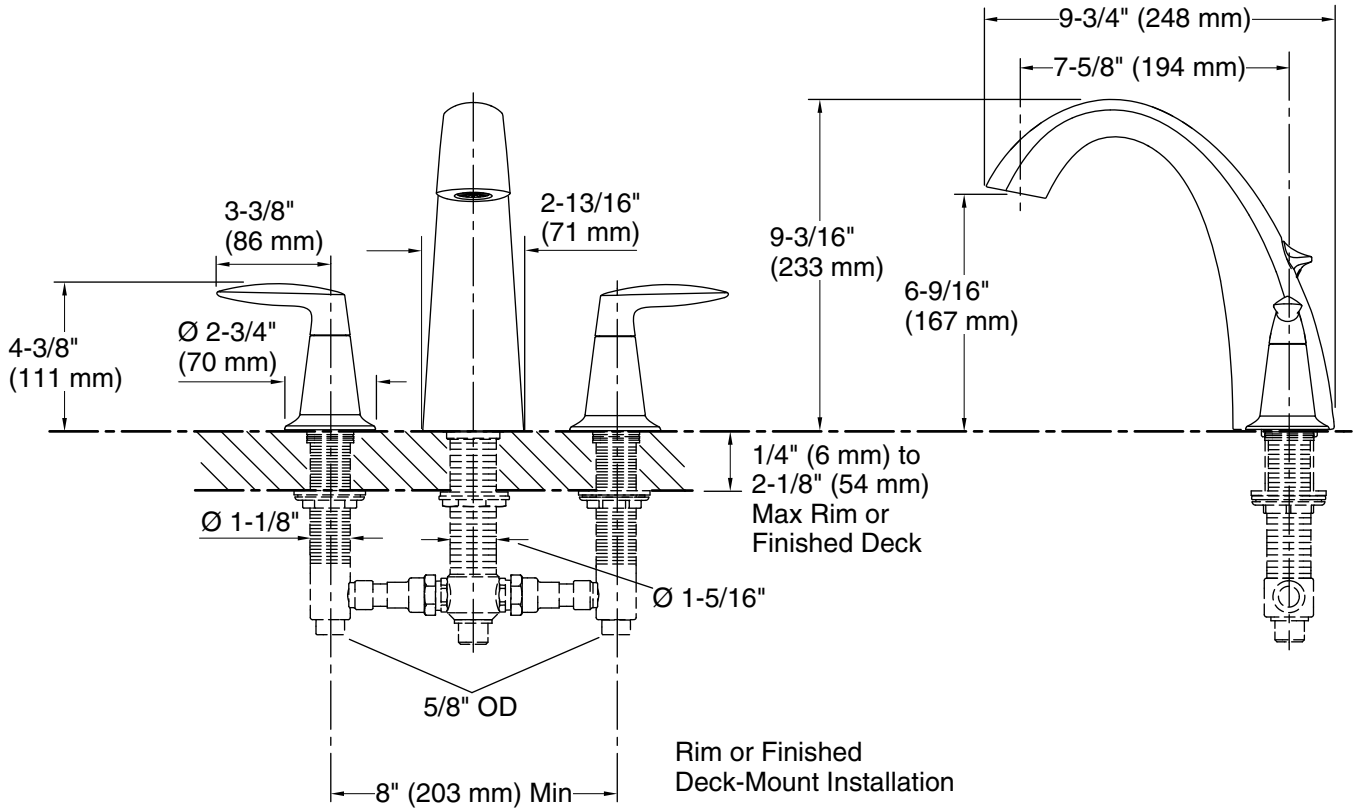

Features

- Two lever handles offer separate control of hot and cold water
- 7-5/8" (194 mm) diverter spout
- KOHLER® ceramic disc valves exceed industry longevity standards for a lifetime of durable performance
- Coordinates with Alteo faucets, accessories, and showering components to complete your bathroom
- Trim only, requires valve to complete installation

BN Vibrant® Brushed Nickel

Technical Information

All product dimensions are nominal.

Drain included: No

Notes

Install this product according to the installation instructions.

ADA, OBC, CSA B651 compliant when installed to the specific requirements of these regulations.