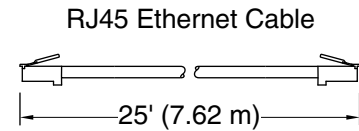

RJ45 Coupler