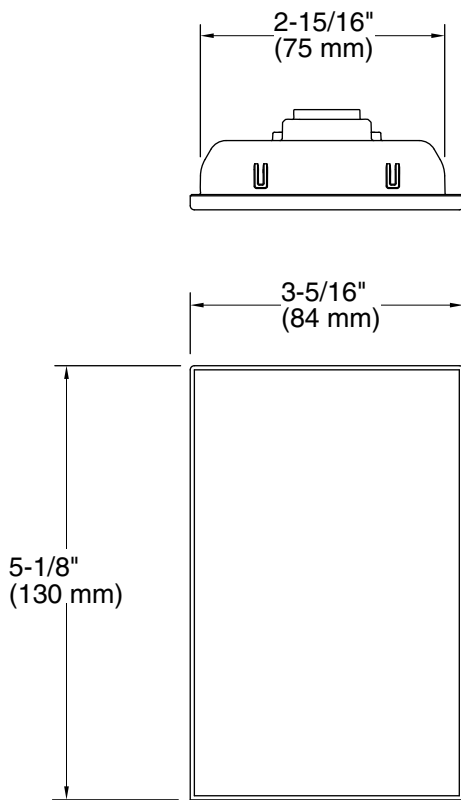

Technical Information

All product dimensions are nominal.

Drain included: No

Max. Ambient temp: 125°F (51.7°C)

Notes

Install this product according to the installation instructions.

CAUTION: Risk of product damage. The digital interface is rated to operate in temperatures up to 140°F (60°C). Do not install where the temperature may exceed 140°F (60°C).

CAUTION: Risk of product damage. Do not install the digital interface above the steamhead of a steam unit.

ADA compliant when installed to the specific requirements of these regulations.