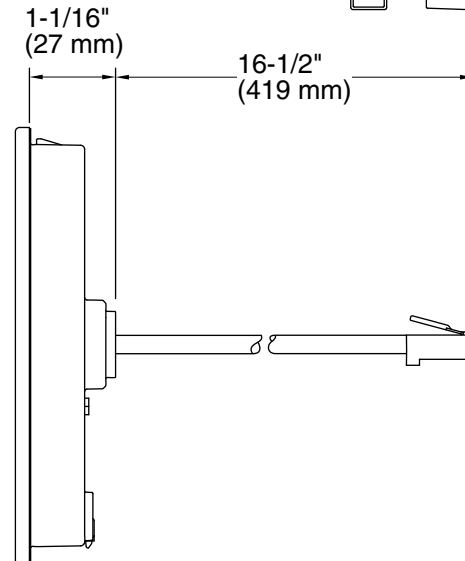

Technical Information

All product dimensions are nominal.

Drain included: No

Max. Ambient temp: 125°F (51.7°C)

Notes

Install this product according to the installation instructions.

CAUTION: Risk of product damage. The digital interface is rated to operate in temperatures up to 140°F (60°C). Do not install where the temperature may exceed 140°F (60°C).

CAUTION: Risk of product damage. Do not install the digital interface above the steamhead of a steam unit.

ADA compliant when installed to the specific requirements of these regulations.