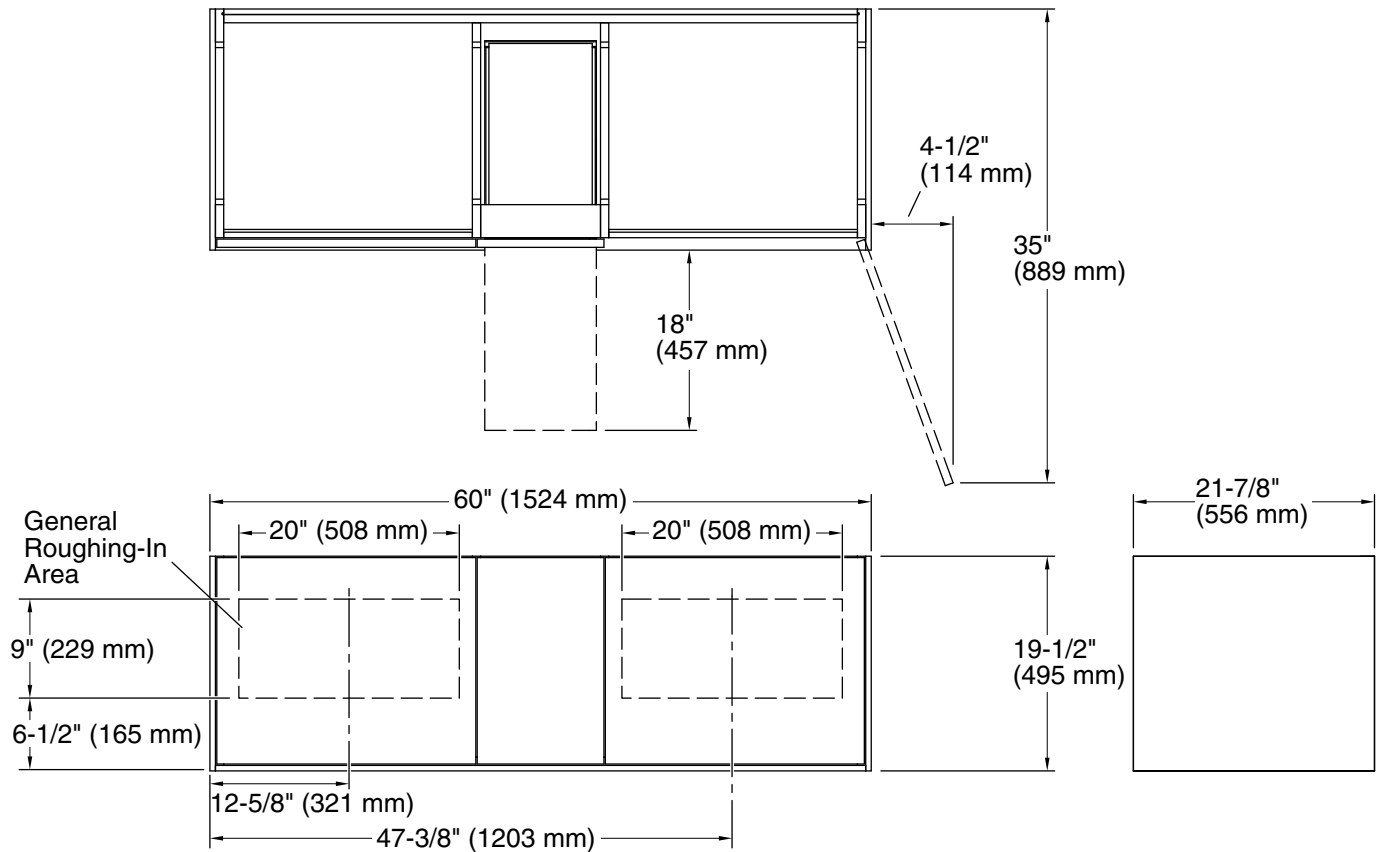

Features

- Catalyzed conversion varnish provides a durable moisture-resistant finish
- Two doors and one drawer
- Frameless construction with full-overlay doors and drawer
- Three-way adjustable slow-close door hinges for easy cabinet access
- Full-extension 18" (457 mm) depth drawer with soft-close undermount slides for smooth opening
- Solid wood drawer with dovetail joint construction
- Wall-hung design offers a clean, streamlined look
- Customize your storage with optional accessories such as shelves, trays, drawer dividers, and medicine cabinets (sold separately)

Technical Information

All product dimensions are nominal.

Vanity type: Wall-mount

Lighting included: No