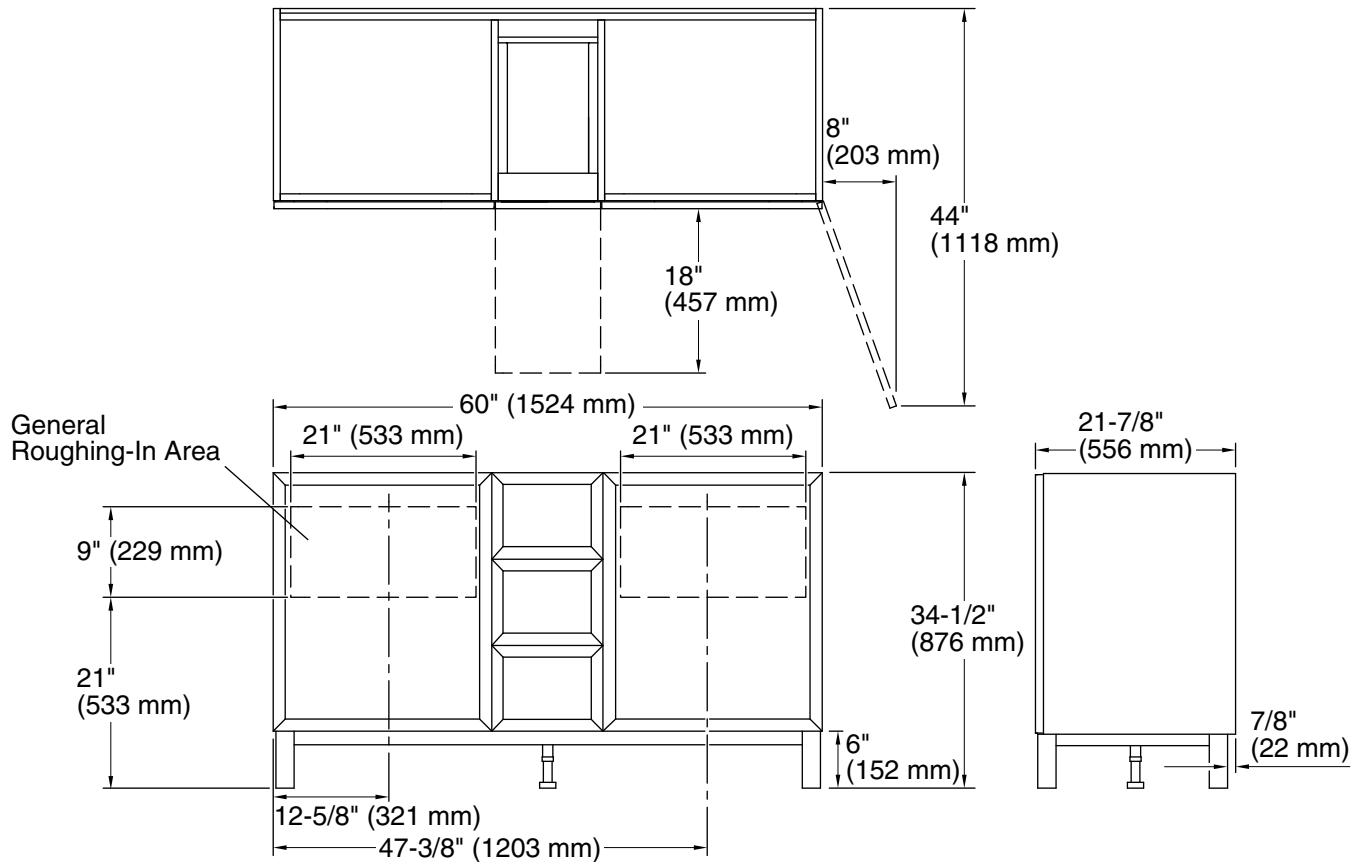

Features

- Catalyzed conversion varnish provides a durable moisture-resistant finish.
- Two doors and three drawers.
- Frameless construction with full-overlay doors and drawers.
- Three-way adjustable slow-close door hinges with 110-degree opening capability for easy cabinet access.
- Full-extension 18" depth drawers with slow-close under-mount slides for smooth opening.
- Solid wood drawers with dovetail construction.
- Legs offer the polished look of furniture in the bath.
- Coordinates with the K-99685 Jacquard ring pull (sold separately).
- Combines with Solid/Expressions™ and Ceramic/Impressions® vanity tops (sold separately) for a complete vanity.
- Customize your storage with optional in-door accessories, in-drawer accessories, and medicine cabinet surrounds and side kits (sold separately).

Color tiles intended for reference only.

Color	Code	Description
	1WA	Linen White
	1WH	Woolen Oak
	1WC	Felt Grey

Technical Information

All product dimensions are nominal.

Vanity type: Standard

Notes

Install this product according to the installation guide.