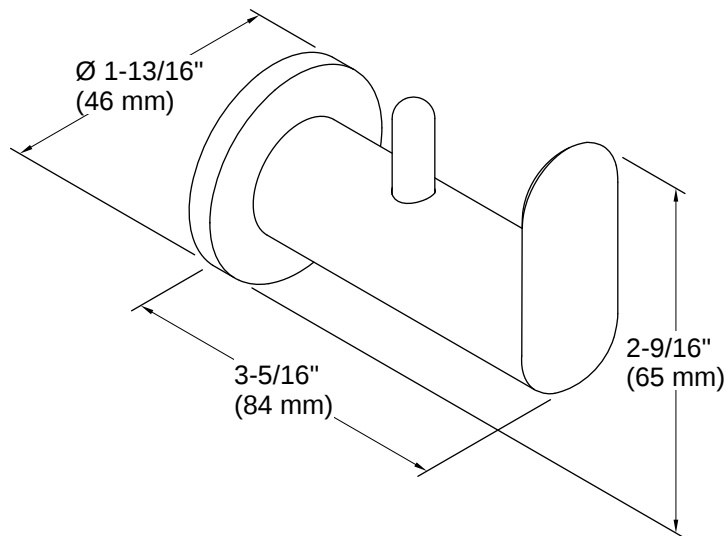

Installation

- Mounting hardware included

Installation Notes

Install this product according to the installation instructions.

CAUTION: Risk of personal injury. Do not install these products in any area where they are likely to be used inadvertently as a grab bar or support bar. These products are not designed or intended for use as a grab bar or support bar.