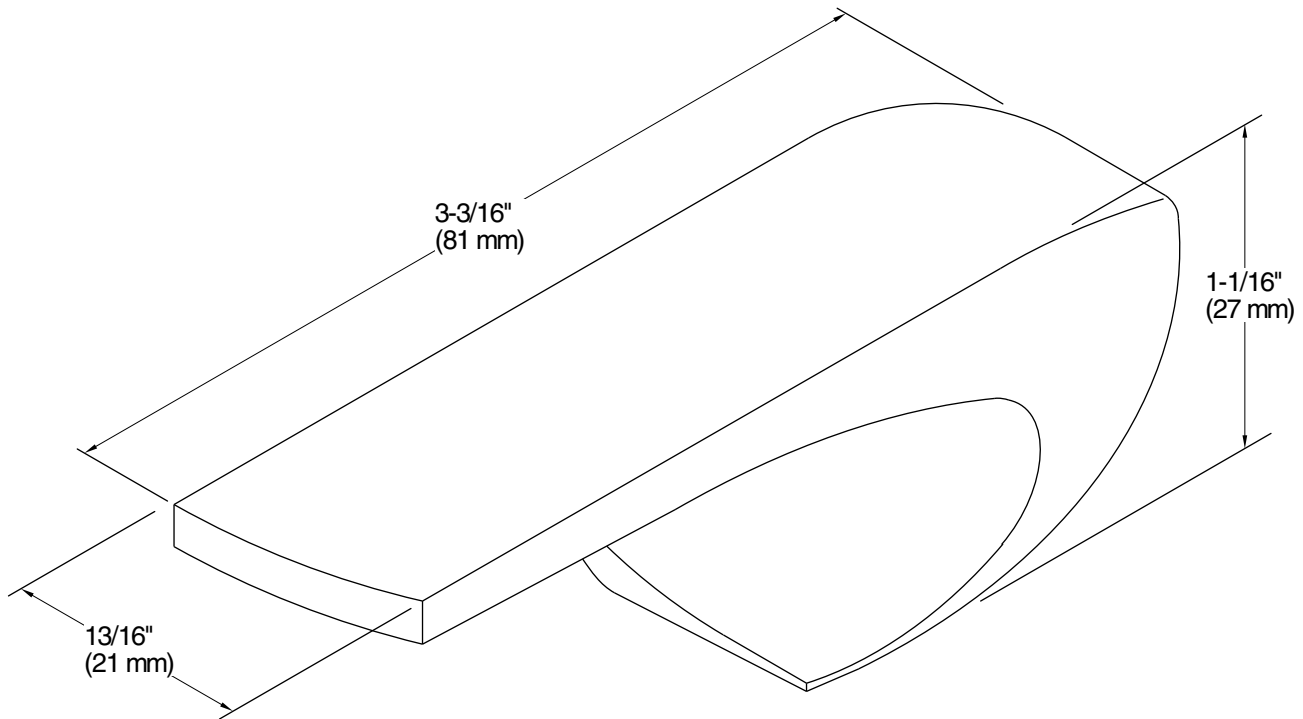

Technical Information

All product dimensions are nominal.

Material: Brass

Notes

ADA, OBC, CSA B651 compliant when installed to the specific requirements of these regulations.