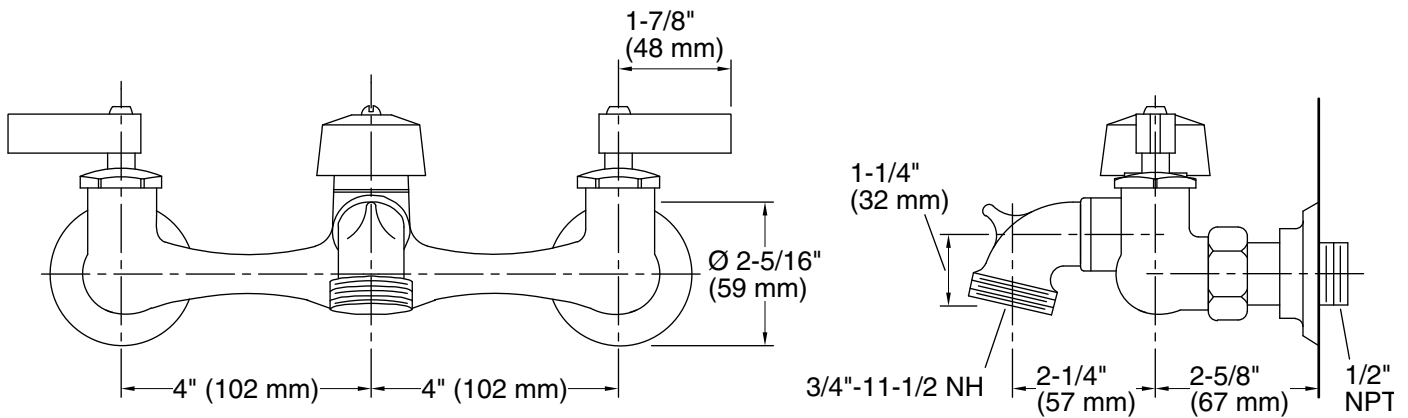

Technical Information

All product dimensions are nominal.

Notes

Install this product according to the installation guide.

ADA, CSA B651 compliant when installed to the specific requirements of these regulations.