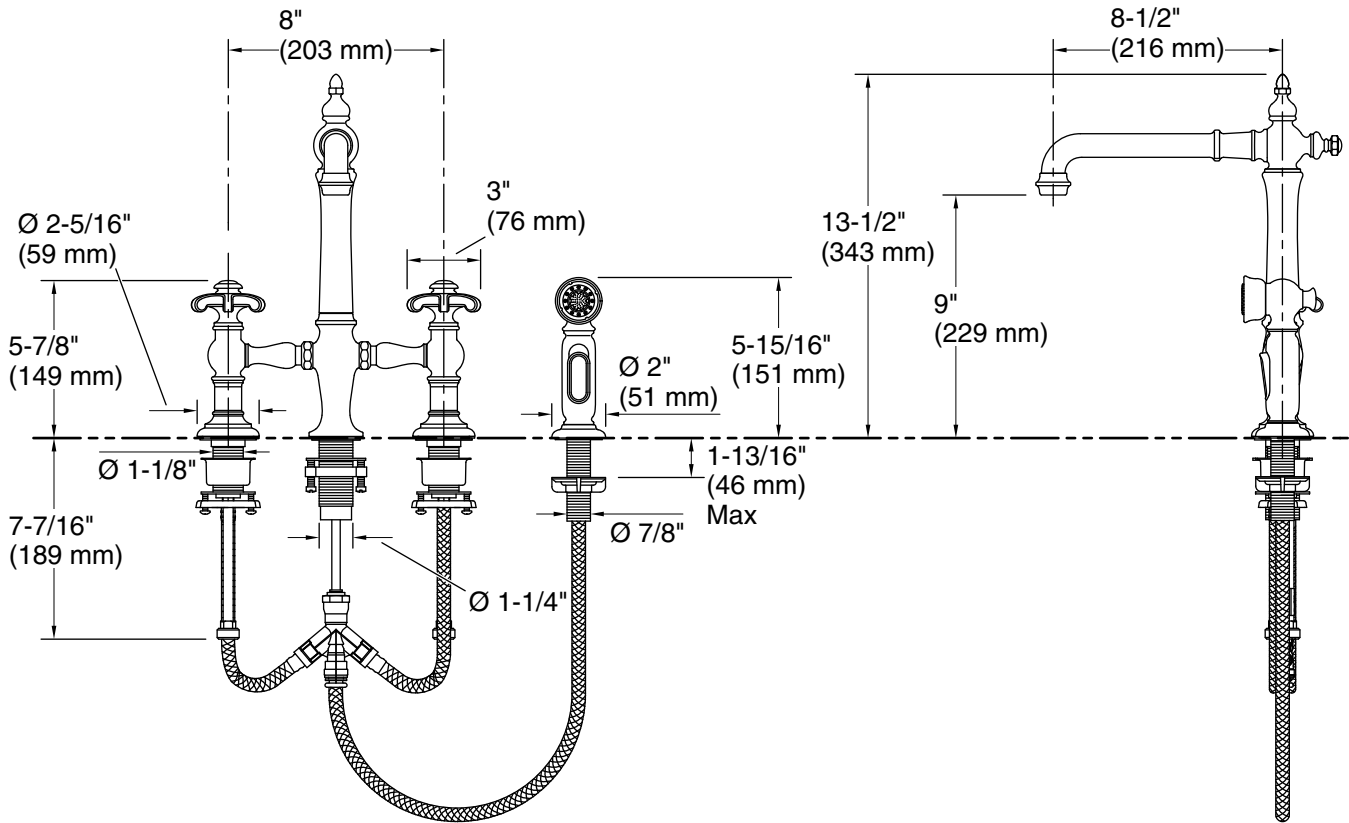

For the most current Specification Sheet, go to www.kohler.com USA or www.kohler.ca Canada

2-26-2024 22:32 - US

THE BOLD LOOK
OF **KOHLER®**

Technical Information

All product dimensions are nominal.

Sidespray:

Flow rate: 1.8 gal/min (6.8 l/min)

Pressure: 60 psi (4.1 bar)

Spout:

Spout reach: 8-1/2" (216 mm)

Notes

Install this product according to the installation guide.

ADA complaint for faucet handles only.

ADA compliant when installed to the specific requirements of these regulations.