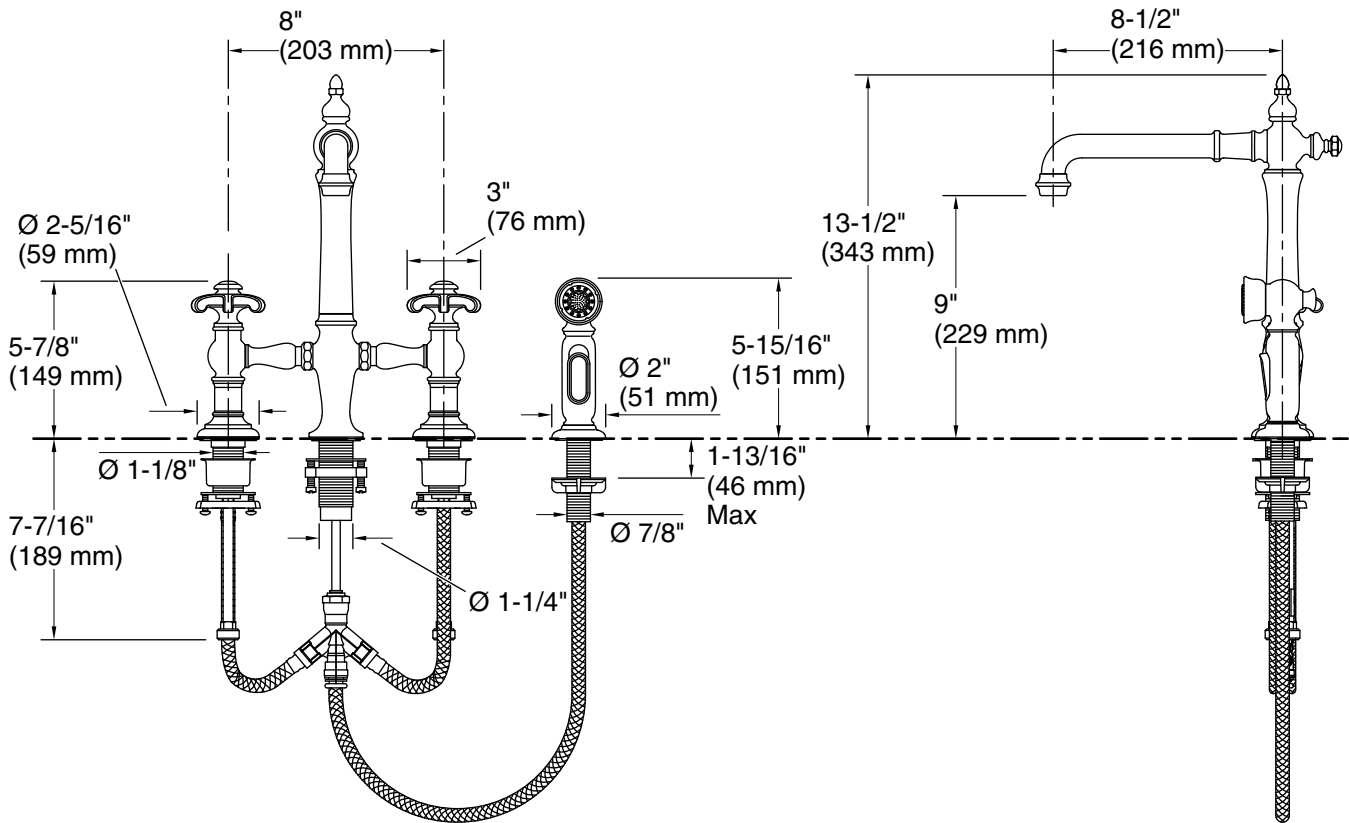

Technical Information

All product dimensions are nominal.

Faucet:

Flow rate: 1.5 gal/min (5.7 l/min)

Pressure: 60 psi (4.1 bar)

Sidespray:

Flow rate: 1.8 gal/min (6.8 l/min)

Pressure: 60 psi (4.1 bar)

Valve body: Plastic

Spout:

Spout reach: 8-1/2" (216 mm)

Notes

Install this product according to the installation guide.

ADA compliant for faucet handles only.

ADA compliant when installed to the specific requirements of these regulations.