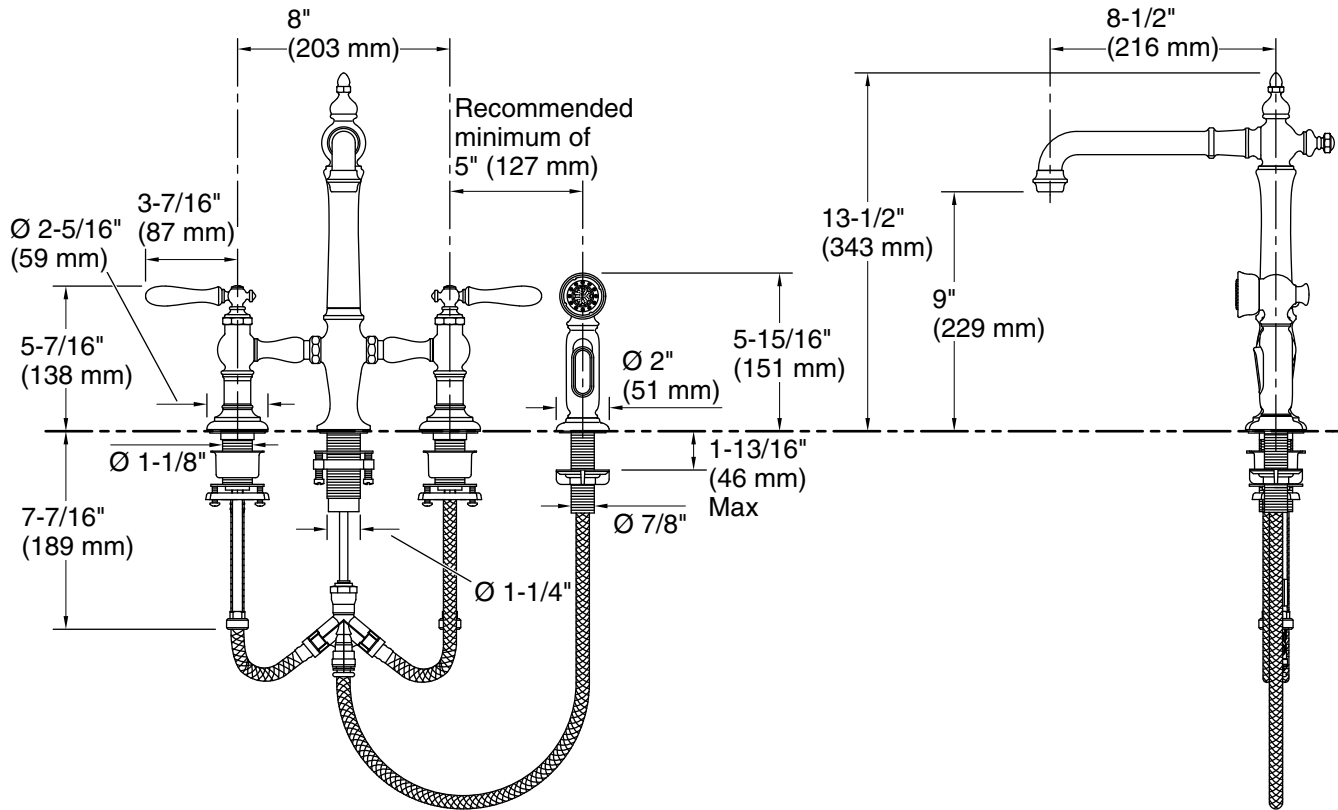

## Technical Information

All product dimensions are nominal.

Faucet flow rate: 1.5 gal/min (5.7 l/min)

## Spout:

Spout reach: 8-1/2" (216 mm)

## Notes

Install this product according to the installation guide.

Drill the hole for the sidespray a minimum of 5" (127 mm) from the center of the lever handle.

ADA complaint for faucet handles only.

ADA compliant for faucet handles only