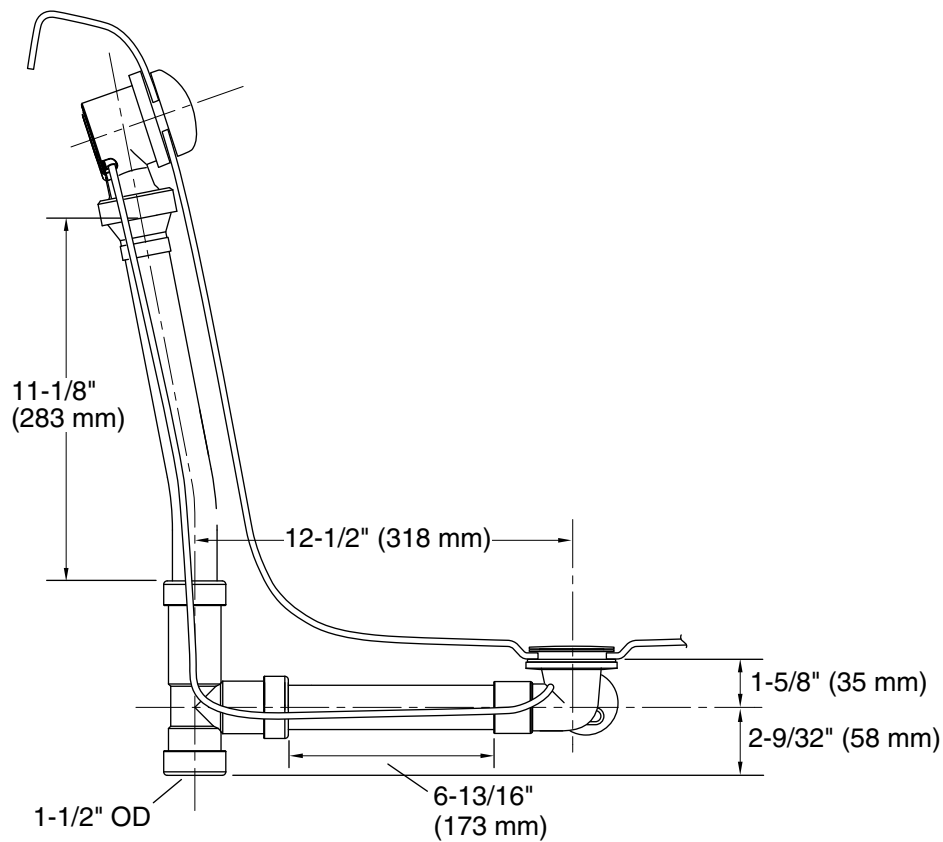

### Features

- Adjustable trip lever pop-up drain.
- 1-1/2" (38 mm) connection.
- 17-gauge brass construction.
- Brass tailpiece.
- For use with Escale baths.

### Technical Information

All product dimensions are nominal.