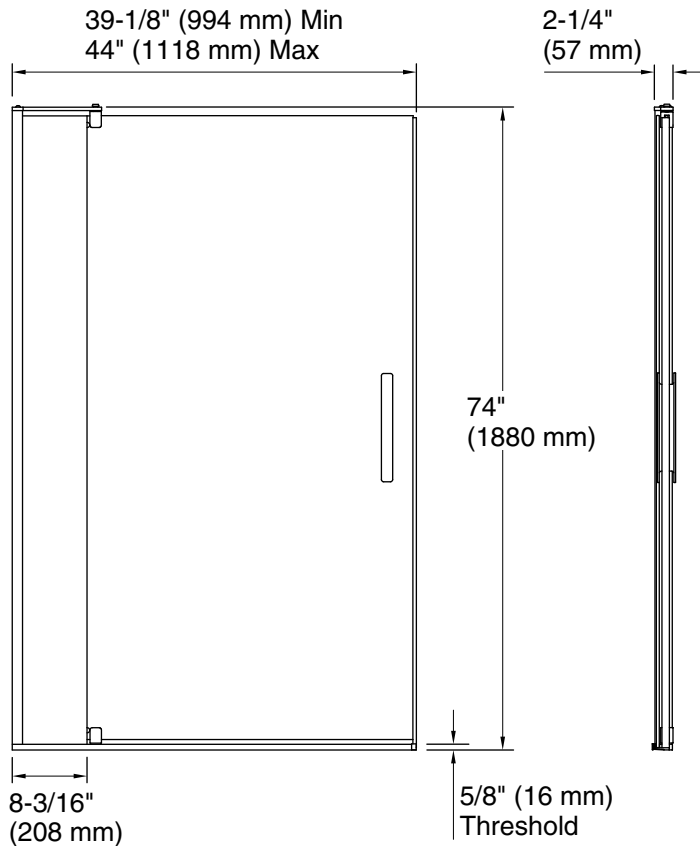

Technology

- Frameless, 5/16" (8 mm) thick Frosted tempered glass door.
- Self-closing mechanism offers superior performance and security against water leakage.
- Ultra-low threshold creates easy entry and exit to the showering space.
- Maximum width adjustability.

Installation

- Out-of-plumb adjustability simplifies installation.
- Door can be installed to open to the left or right to suit your bathroom layout.
- Pivot shower door.
- Not for use in hospitality.
- For residential use only.

*Walk-through

Technical Information

All product dimensions are nominal.

Installation type:	For shower base installation
Opening style:	Pivot
Opening Width - Min:	39-1/8" (994 mm)
Opening Width - Max:	44" (1118 mm)
Walk-through - Min:	29-3/8" (746 mm)
Walk-through - Max:	34-1/4" (870 mm)
Base-To-Wall Radius - Max:	3/8" (10 mm)
Glass thickness:	5/16" (8 mm)
Glass coating:	CleanCoat®

Notes

Install this product according to the installation guide.

Strike jamb is made of clear plastic and may not cover existing shower door holes.

NOTICE: The vertical opening should be a minimum of 78" (2032 mm) to allow clearance for installation.