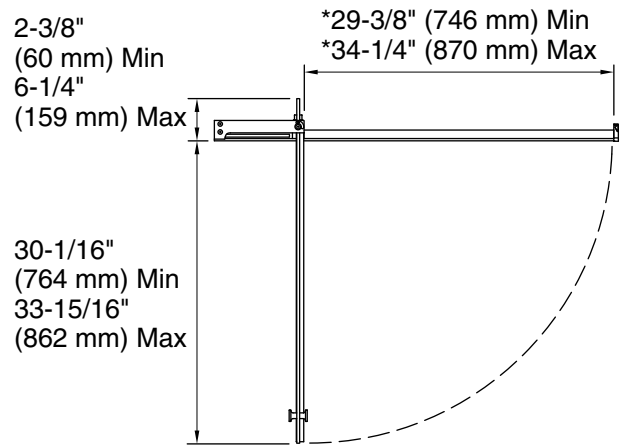

Technology

- Frameless, 5/16" (8 mm) thick Frosted tempered glass door.
- Self-closing mechanism offers superior performance and security against water leakage.
- Ultra-low threshold creates easy entry and exit to the showering space.
- Maximum width adjustability.

Installation

- Out-of-plumb adjustability simplifies installation.
- Door can be installed to open to the left or right to suit your bathroom layout.
- Pivot shower door.
- Not for use in hospitality.
- For residential use only.

*Walk-through

Technical Information

All product dimensions are nominal.

Installation type:	For shower base installation
Opening style:	Pivot
Opening Width - Min:	39-1/8" (994 mm)
Opening Width - Max:	44" (1118 mm)
Walk-through - Min:	29-3/8" (746 mm)
Walk-through - Max:	34-1/4" (870 mm)
Base-To-Wall Radius - Max:	3/8" (10 mm)
Glass thickness:	5/16" (8 mm)
Glass coating:	CleanCoat®

Notes

Install this product according to the installation guide.

Strike jamb is made of clear plastic and may not cover existing shower door holes.

NOTICE: The vertical opening should be a minimum of 78" (2032 mm) to allow clearance for installation.