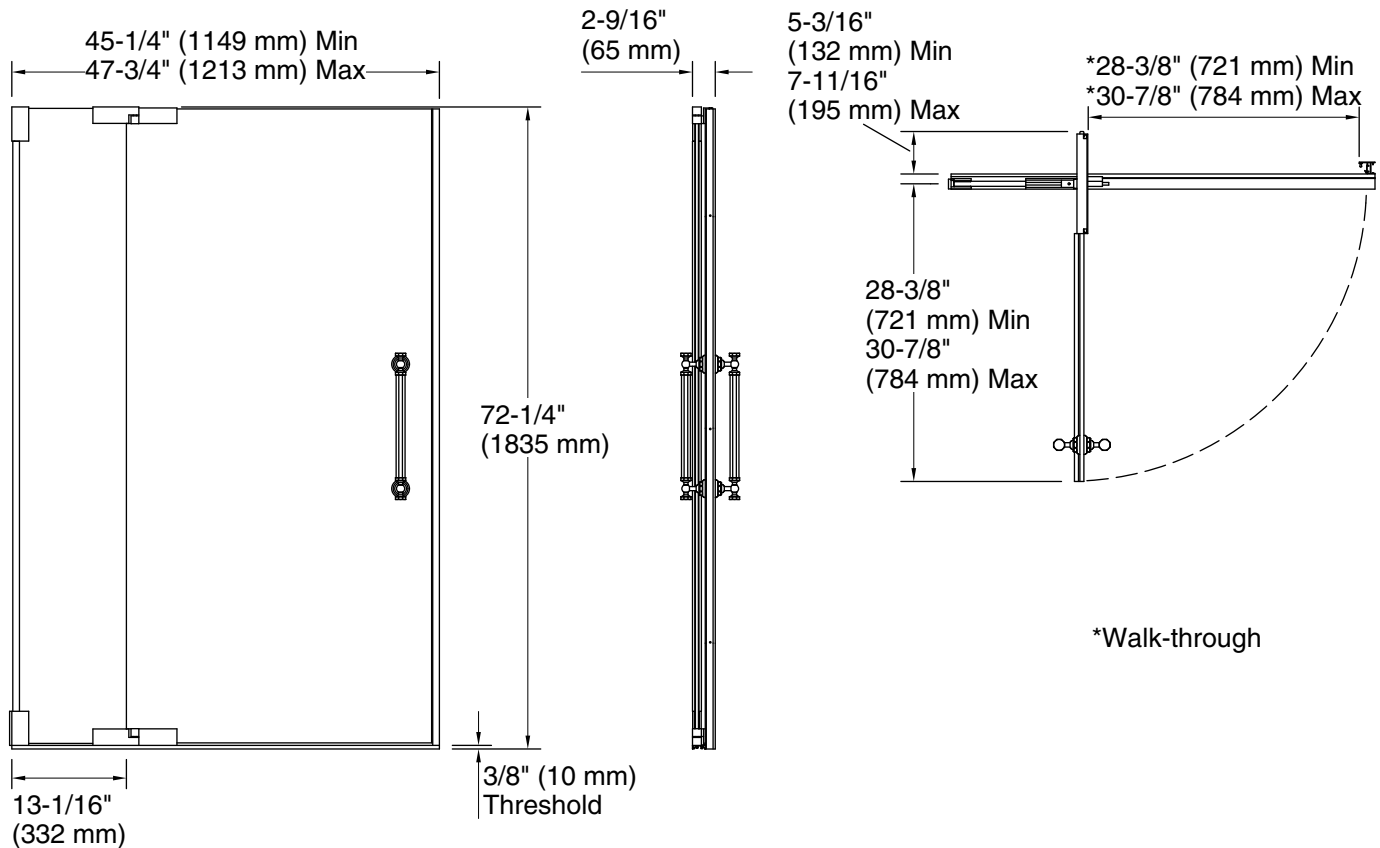

### Technical Information

All product dimensions are nominal.

Installation type:	For shower base installation
Opening style:	Pivot
Opening Width - Min:	45-1/4" (1149 mm)
Opening Width - Max:	47-3/4" (1213 mm)
Walk-through - Min:	28-3/8" (721 mm)
Walk-through - Max:	30-7/8" (784 mm)
Base-To-Wall Radius - Max:	3/8" (10 mm)
Glass thickness:	1/2" (13 mm)
Glass coating:	CleanCoat®

### Notes

Install this product according to the installation guide.

The vertical opening should be a minimum of 74-1/4" (1886 mm) to allow for installation clearance.