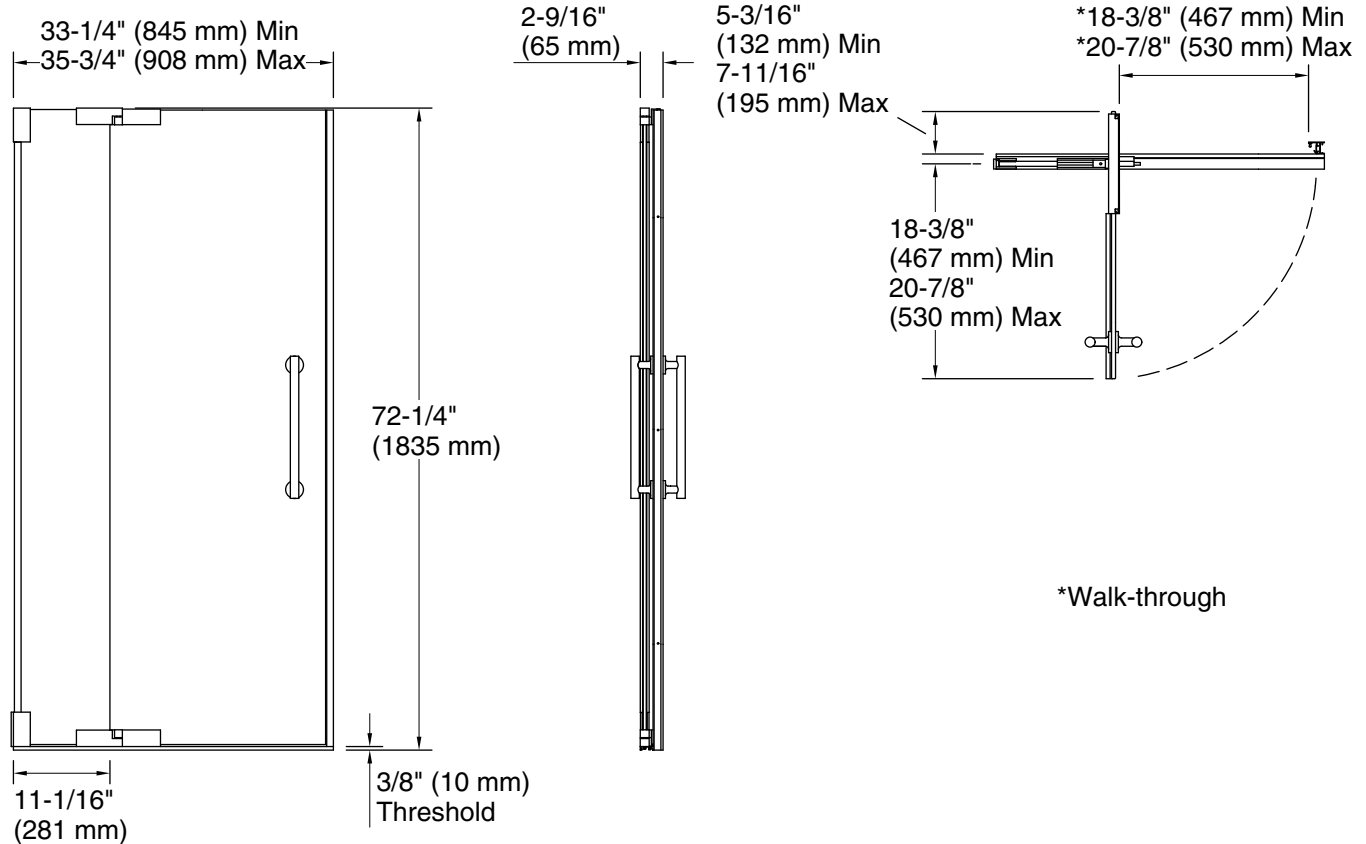

Technology

- Includes K-705755 glass, K-705767 handle, and K-705763 hardware components.
- Coordinates with other products in the Purist collection.

Installation

- Out-of-plumb adjustability simplifies installation.
- Door can be installed to open to the left or right to suit your bathroom layout.
- Not for use in hospitality.
- For residential use only.

Available Glass Options

Code	Description
L	Crystal Clear

Technical Information

All product dimensions are nominal.

Installation type:	For shower base installation
Opening style:	Pivot
Opening Width - Min:	33-1/4" (845 mm)
Opening Width - Max:	35-3/4" (908 mm)
Walk-through - Min:	18-3/8" (467 mm)
Walk-through - Max:	20-7/8" (530 mm)
Base-To-Wall Radius - Max:	3/8" (10 mm)
Glass thickness:	1/2" (13 mm)
Glass coating:	CleanCoat®

Notes

Install this product according to the installation guide.

The vertical opening should be a minimum of 74-1/4" (1886 mm) to allow for installation clearance.