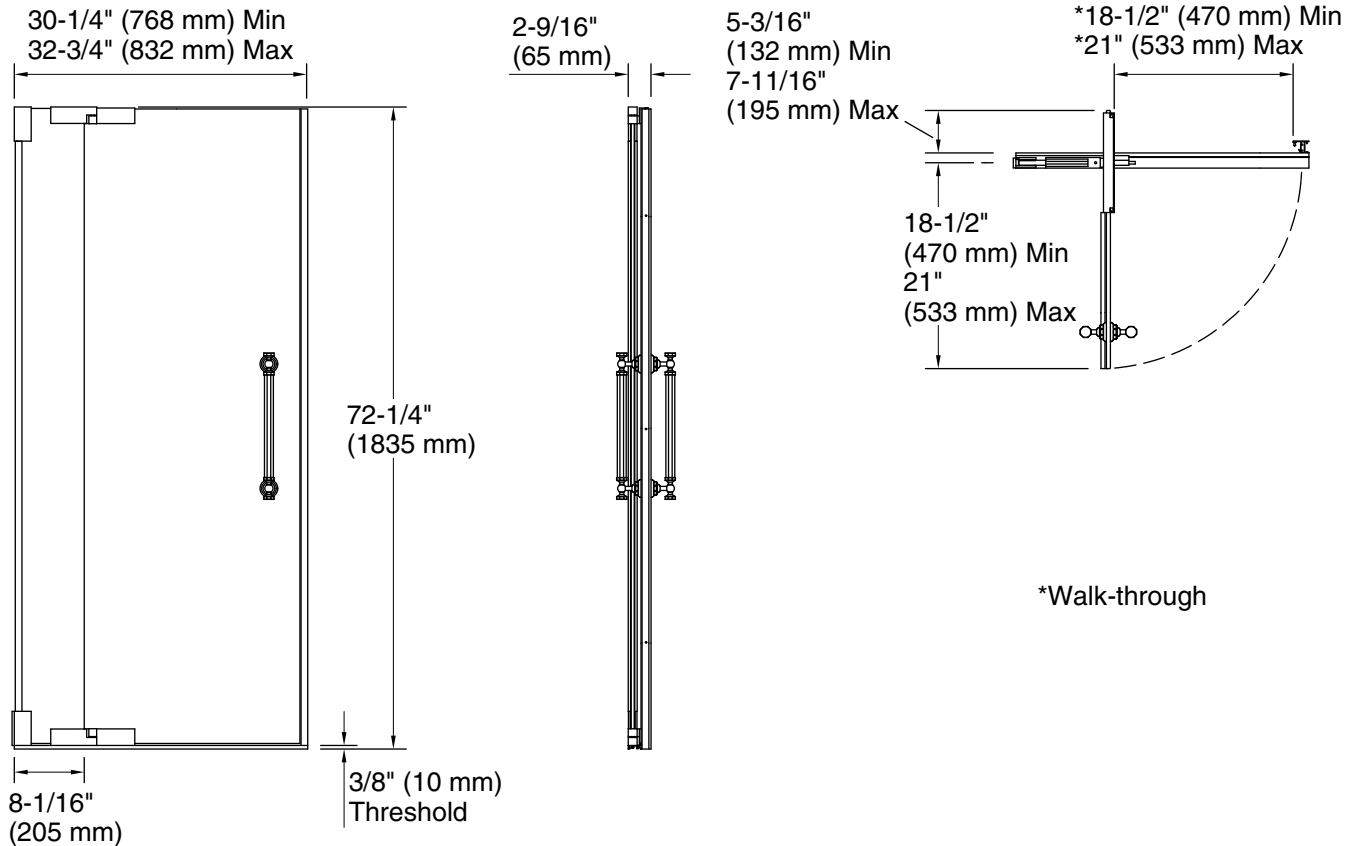

### Material

- Frameless, 3/8" (10 mm) thick Crystal Clear tempered glass.

### Installation

- Out-of-plumb adjustability simplifies installation.
- Door can be installed to open to the left or right to suit your bathroom layout.
- Not for use in hospitality.
- For residential use only.

### Technical Information

All product dimensions are nominal.

Installation type:	For shower base installation
Opening style:	Pivot
Opening Width - Min:	30-1/4" (768 mm)
Opening Width - Max:	32-3/4" (832 mm)
Walk-through - Min:	18-1/2" (470 mm)
Walk-through - Max:	21" (533 mm)
Base-To-Wall Radius - Max:	3/8" (10 mm)
Glass thickness:	3/8" (10 mm)
Glass coating:	CleanCoat®

### Notes

Install this product according to the installation guide.

The vertical opening should be a minimum of 74-1/4" (1886 mm) to allow for installation clearance.