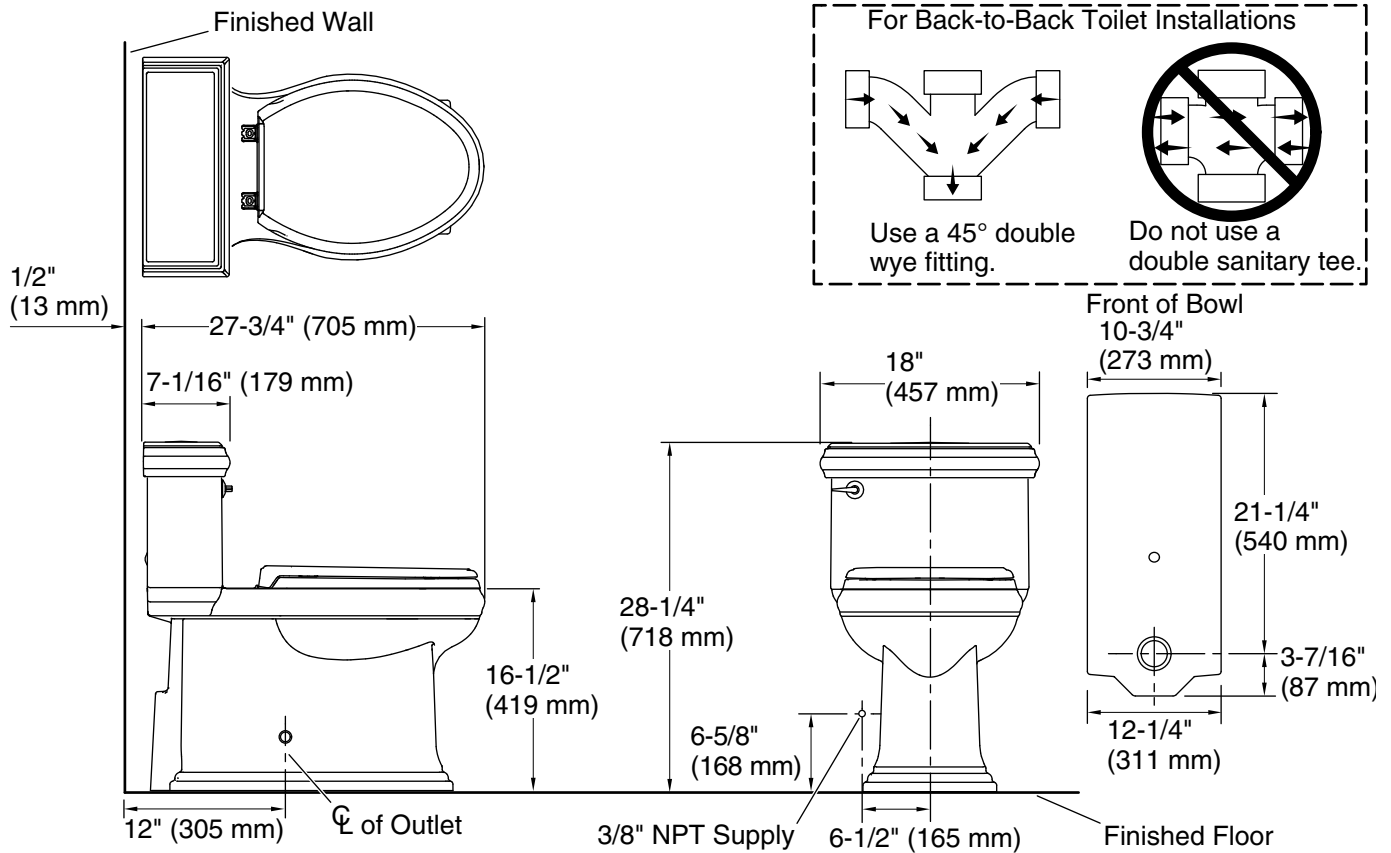

Installation

- Supply line sold separately.
- Standard 12" (305 mm) rough-in.
- 10" and 14" (254 mm and 356 mm) rough-in kits also available.

Water Conservation & Rebates

- Eligible for consumer rebates in some municipalities.

Memoirs® Classic Comfort Height®

One-piece compact elongated chair height toilet

K-6424

Technical Information

All product dimensions are nominal.

Toilet type:	One-piece, Floor-mount
Waste Outlet:	Floor
Bowl shape:	Compact elongated
Flush type:	AquaPiston®
Trap passageway:	2-1/8" (54 mm)
Water Consumption	
Full:	1.28 gpf (4.8 lpf)
Water surface size:	9-5/8" x 7-3/8" (244 mm x 187 mm)
Rim to water surface:	5-3/8" (137 mm)
Rough-in:	12" (305 mm)
Seat-mounting holes:	5-1/2" (140 mm)

Notes

Install this product according to the installation instructions.

For back-to-back toilet installations: Use only a 45° double wye fitting.

ADA, OBC, CSA B651 compliant when installed to the specific requirements of these regulations.