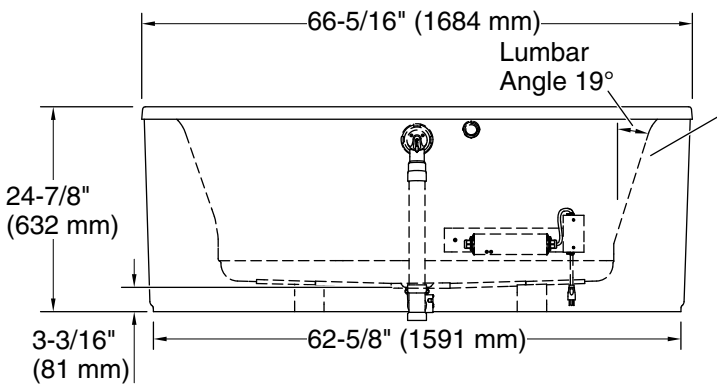

Required Electrical Service

One circuit required, protected with Class A Ground-Fault Circuit-Interrupter (GFCI). Outside North America, this device may be known as a Residual Current Device (RCD).

Heated Surface: 120 V, 15 A, 60 Hz

Technical Information

All product dimensions are nominal.

- Drain location: Center
- Basin area, bottom: 45-3/4" x 24-7/8" (1162 mm x 632 mm)
- Basin area, top: 54-7/8" x 29-3/16" (1394 mm x 741 mm)
- Weight: 110 lbs (49.9 kg)
- Minimum floor load: 40.4 lbs/ft² (197.3 kg/m²)
- Water depth: 15-3/4" (400 mm)
- Water capacity: 72.6 gal (274.8 L)
- Template: Footprint, 1245666, not required, not included
- Electrical component rating: Heated Surface: 120 V, 0.5 A, 50/60 Hz, 65 W

Notes

Measure your actual product for rough-in details.

Install this product according to the installation instructions.

The hot water supply should be 70% of the capacity of the bath or greater. Installations will vary.

If installing a rim-mount faucet, make sure there is no interference above or below the deck before drilling any holes.