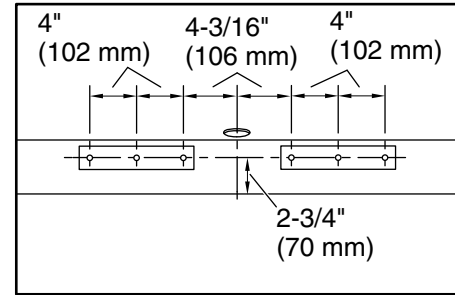

No change in measurements if connected with drain illustrated. (K-37383)

☐ Recommended Faucet Location

Recommended Faucet Hole Location