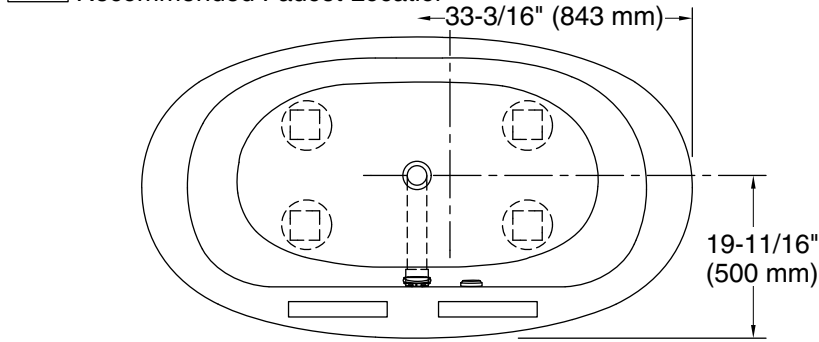

No change in measurements if connected with drain illustrated. (K-37383)

☐ Recommended Faucet Location

Recommended Faucet Hole Location