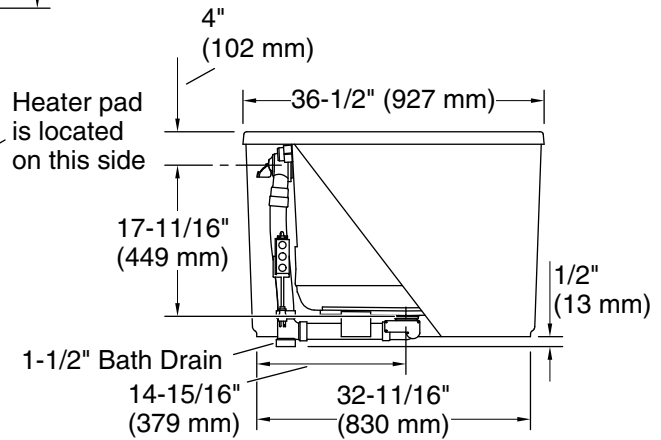

**Recommended Faucet Hole Location**

## Technical Information

All product dimensions are nominal.

- Drain location: Center
- Basin area, bottom: 45-3/4" x 24-7/8" (1162 mm x 632 mm)
- Basin area, top: 54-7/8" x 29-3/16" (1394 mm x 741 mm)
- Weight: 110 lbs (49.9 kg)
- Minimum floor load: 40.4 lbs/ft<sup>2</sup> (197.3 kg/m<sup>2</sup>)
- Water depth: 15-3/4" (400 mm)
- Water capacity: 72.6 gal (274.8 L)
- Template: Footprint, 1245666, not required, not included
- Electrical component rating: Heated Surface: 120 V, 0.5 A, 50/60 Hz, 65 W