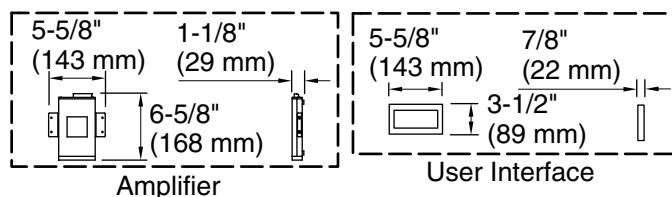

No change in measurements if connected with drain illustrated. (K-7272)

Required Electrical Service

One circuit required, protected with Class A Ground-Fault Circuit-Interrupter (GFCI). Outside North America, this device may be known as a Residual Current Device (RCD).

Amplifier: 120 V, 15 A, 50/60 Hz

Technical Information

All product dimensions are nominal.

Installation:	Drop-in, Under-mount
Drain location:	Center
Basin area, bottom:	43" x 25-5/8" (1093 mm x 651 mm)
Basin area, top:	55-9/16" x 28-3/8" (1411 mm x 720 mm)
Weight:	90 lbs (40.8 kg)
Minimum floor load:	49.2 lbs/ft² (240.2 kg/m²)
Water depth:	16-5/16" (415 mm)
Water capacity:	72.017 gal (272.6 L)
Template:	Drop-in, 1268438-7, required, included
Electrical component rating:	Amplifier: 120 V, 1.1 A, 50/60 Hz
Amplifier channels:	2 at 15 W per channel 2 at 30 W per channel
Bluetooth® range:	33 ft (0.8 m)

Notes

Measure your actual product for rough-in details.

Install this product according to the installation instructions.

The hot water supply should be 70% of the capacity of the bath or greater. Installations will vary.

Control amplifier fits 16" (406 mm) center studs. Kit is required for under-mount installations (sold separately).

Provide a separate grounded outlet if connecting to a powered wireless device or adapter.

IMPORTANT! Due to BLUETOOTH signal overlap, installations of multiple baths within 50 ft (15.2 m) of each other will require special order product. Please contact your dealer, showroom, or sales representative for ordering assistance.