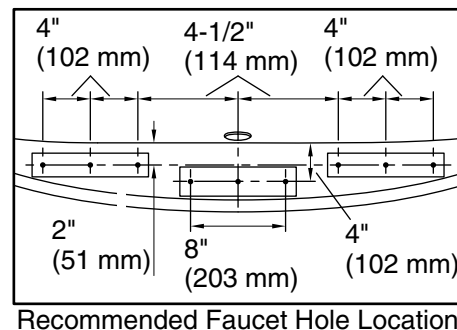

No change in measurements if connected with drain illustrated. (K-7272)

Required Electrical Service

One circuit required, protected with Class A Ground-Fault Circuit-Interrupter (GFCI). Outside North America, this device may be known as a Residual Current Device (RCD).

Amplifier: 120 V, 15 A, 50/60 Hz

Technical Information

All product dimensions are nominal.

Installation:	Drop-in, Under-mount
Drain location:	Center
Basin area, bottom:	43" x 25-5/8" (1093 mm x 651 mm)
Basin area, top:	55-9/16" x 28-3/8" (1411 mm x 720 mm)
Weight:	90 lbs (40.8 kg)
Minimum floor load:	49.2 lbs/ft² (240.2 kg/m²)
Water depth:	16-5/16" (415 mm)
Water capacity:	72.017 gal (272.6 L)
Template:	Drop-in, 1268438-7, required, included
Electrical component rating:	Amplifier: 120 V, 1.1 A, 50/60 Hz
Amplifier channels:	2 at 15 W per channel 2 at 30 W per channel
Bluetooth® range:	33 ft (0.8 m)

Notes

Measure your actual product for rough-in details.

Install this product according to the installation instructions.

The hot water supply should be 70% of the capacity of the bath or greater. Installations will vary.

Control amplifier fits 16" (406 mm) center studs. Kit is required for under-mount installations (sold separately).

Provide a separate grounded outlet if connecting to a powered wireless device or adapter.

IMPORTANT! Due to BLUETOOTH signal overlap, installations of multiple baths within 50 ft (15.2 m) of each other will require special order product. Please contact your dealer, showroom, or sales representative for ordering assistance.