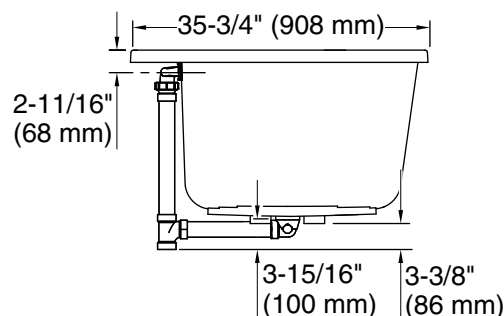

No change in measurements if connected with drain illustrated. (K-7272)

Required Electrical Service

One circuit required, protected with Class A Ground-Fault Circuit-Interrupter (GFCI). Outside North America, this device may be known as a Residual Current Device (RCD).

Amplifier: 120 V, 15 A, 50/60 Hz

Technical Information

All product dimensions are nominal.

Installation:	Drop-in, Under-mount
Drain location:	Center
Basin area, bottom:	43" x 25-5/8" (1093 mm x 651 mm)
Basin area, top:	55-9/16" x 28-3/8" (1411 mm x 720 mm)
Weight:	90 lbs (40.8 kg)
Minimum floor load:	49.2 lbs/ft² (240.2 kg/m²)
Water depth:	16-5/16" (415 mm)
Water capacity:	72.017 gal (272.6 L)
Template:	Drop-in, 1268438-7, required, included
Electrical component rating:	Amplifier: 120 V, 1.1 A, 50/60 Hz
Amplifier channels:	2 at 15 W per channel 2 at 30 W per channel
Bluetooth® range:	33 ft (0.8 m)

Notes

Measure your actual product for rough-in details.

Install this product according to the installation instructions.

The hot water supply should be 70% of the capacity of the bath or greater. Installations will vary.

Control amplifier fits 16" (406 mm) center studs. Kit is required for under-mount installations (sold separately).

Provide a separate grounded outlet if connecting to a powered wireless device or adapter.

IMPORTANT! Due to BLUETOOTH signal overlap, installations of multiple baths within 50 ft (15.2 m) of each other will require special order product. Please contact your dealer, showroom, or sales representative for ordering assistance.