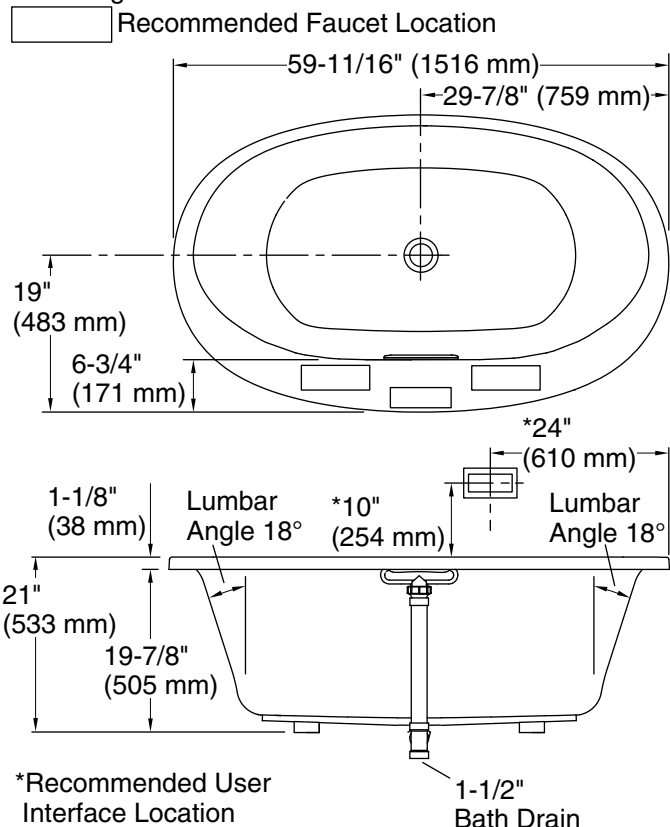

No change in measurements if connected with drain illustrated. (K-7272)

Required Electrical Service

One circuit required, protected with Class A Ground-Fault Circuit-Interrupter (GFCI). Outside North America, this device may be known as a Residual Current Device (RCD).

Amplifier: 120 V, 15 A, 50/60 Hz

Technical Information

All product dimensions are nominal.

Installation:	Drop-in, Under-mount
Drain location:	Center
Basin area, bottom:	43" x 25-5/8" (1093 mm x 651 mm)
Basin area, top:	55-9/16" x 28-3/8" (1411 mm x 720 mm)
Weight:	90 lbs (40.8 kg)
Minimum floor load:	49.2 lbs/ft² (240.2 kg/m²)
Water depth:	16-5/16" (415 mm)
Water capacity:	72.017 gal (272.6 L)
Template:	Drop-in, 1268438-7, required, included
Electrical component rating:	Amplifier: 120 V, 1.1 A, 50/60 Hz
Amplifier channels:	2 at 15 W per channel 2 at 30 W per channel
Bluetooth® range:	33 ft (0.8 m)

Notes

Measure your actual product for rough-in details.

Install this product according to the installation instructions.

The hot water supply should be 70% of the capacity of the bath or greater. Installations will vary.

Control amplifier fits 16" (406 mm) center studs. Kit is required for under-mount installations (sold separately).

Provide a separate grounded outlet if connecting to a powered wireless device or adapter.

IMPORTANT! Due to BLUETOOTH signal overlap, installations of multiple baths within 50 ft (15.2 m) of each other will require special order product. Please contact your dealer, showroom, or sales representative for ordering assistance.