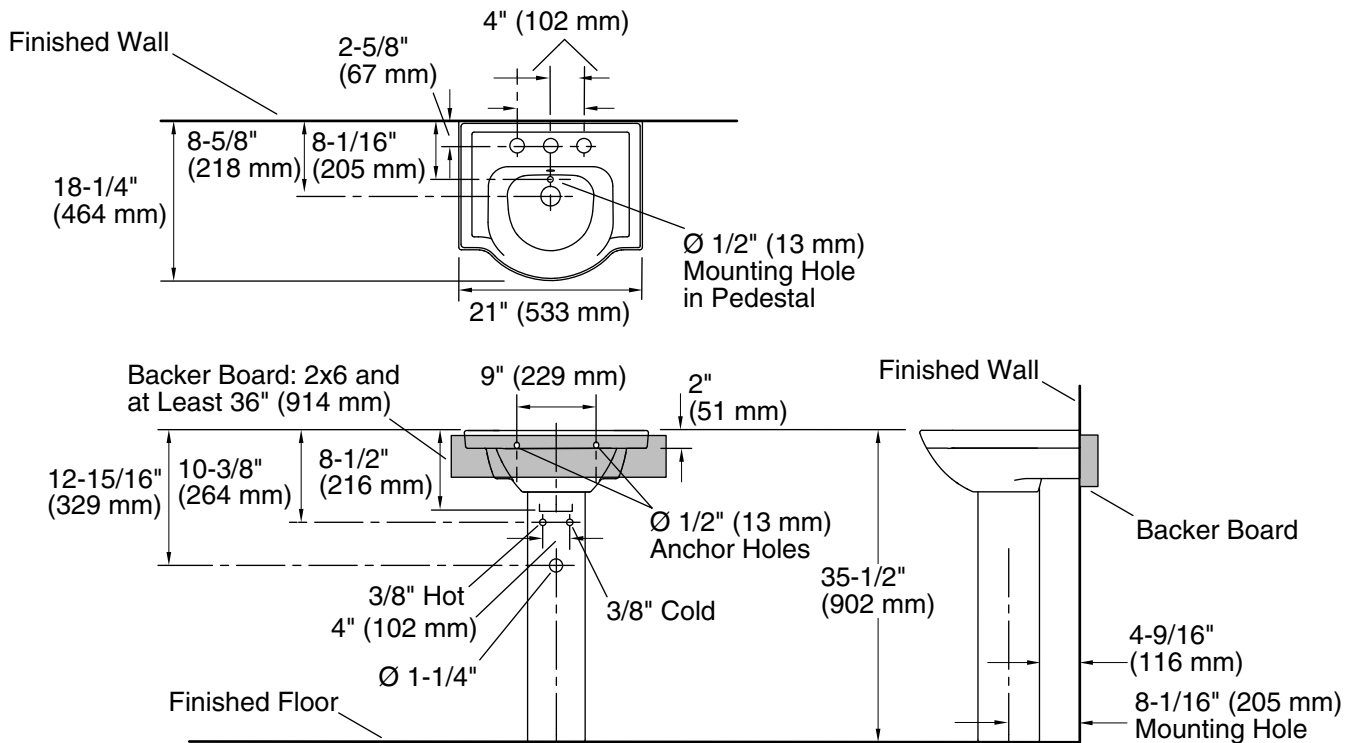

### Features

- Ample side deck space for toiletries.
- 8" (203 mm) centerset faucet holes.
- Combination consists of the K-5247-8 basin and the K-5246 pedestal.

### Included Components

Product consists of:

- K-5246 Bathroom Pedestal
- K-5247-8 21" Widespread Sink Basin

Additional Components:

- Accessory pack
- Bathroom Sink, 8" (203 mm) Centers
- Pedestal
- Rubber Pads

## Technical Information

All product dimensions are nominal.

Installation:	Pedestal
Bowl area:	Length: 13-3/4" (349 mm) Width: 12-5/8" (321 mm) Water depth: 4" (102 mm)
Number of deck holes:	3
Faucet hole spacing:	8" (203 mm)
Faucet hole(s):	1-3/8" (35 mm)
Drain hole:	1-3/4" (44 mm)