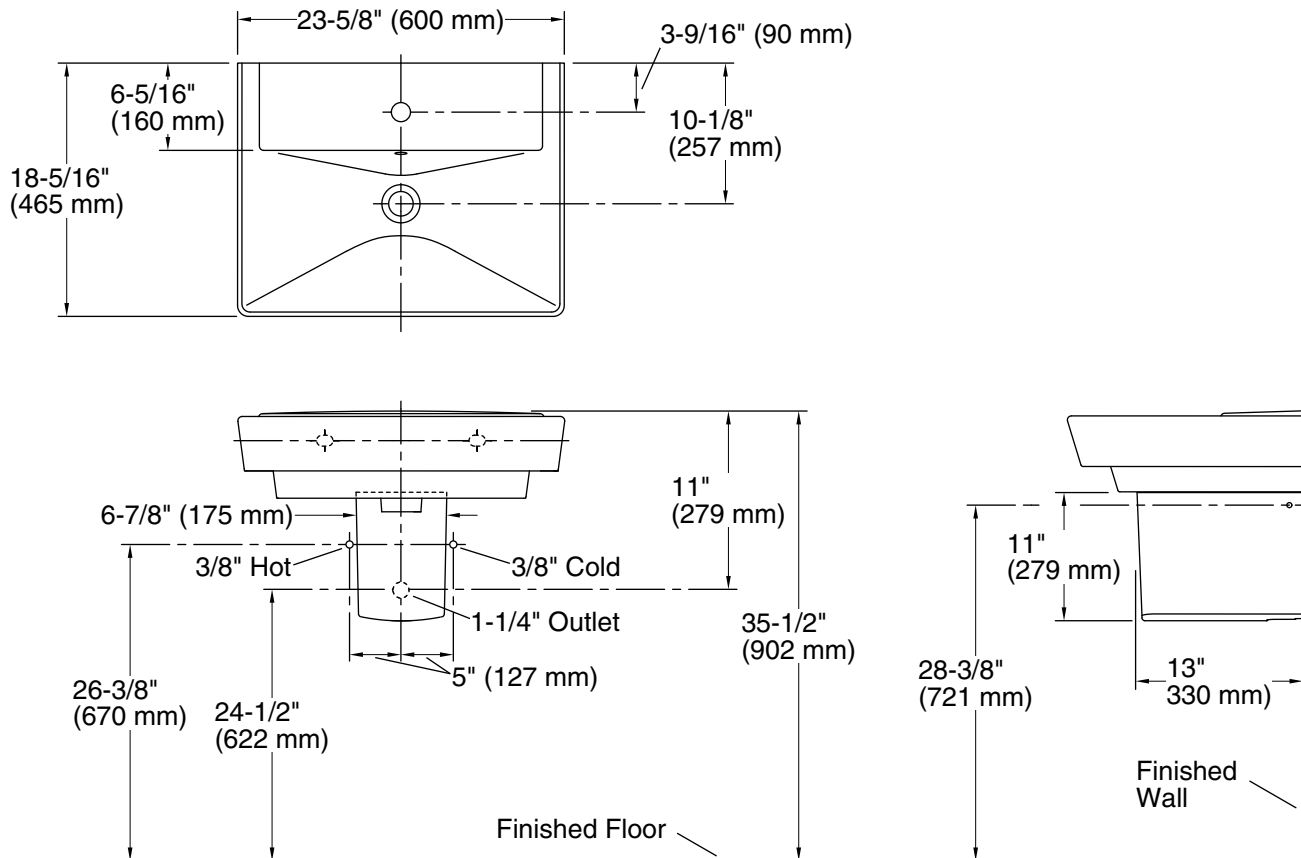

Features

- Single faucet hole.
- Deep, V-shaped basin.
- Overflow drain with included K-4061 Polished Chrome cap.
- Combination consists of the K-5027-1 basin and the K-5031 shroud.
- Coordinates with other products in the Rêve collection.

- K-5027-1 Pedestal/Wall-mount Bathroom Sink
- K-5031 Wall-mount Sink Shroud

Codes/Standards

ASME A112.19.2/CSA B45.1

KOHLER® One-Year Limited Warranty

See website for detailed warranty information.

Available Colors/Finishes

Color tiles intended for reference only.

Color	Code	Description
	0	White
	96	Biscuit
	47	Almond

Technical Information

All product dimensions are nominal.

Bowl configuration:	Single
Installation:	Wall-mount, Semi-pedestal sink w/ shroud
Bowl area (Only):	Length: 23-5/8" (600 mm) Width: 12" (305 mm) Water depth: 3" (76 mm)
Number of deck holes:	1
Faucet hole(s):	1-3/8" (35 mm)
Drain hole:	1-3/4" (44 mm)