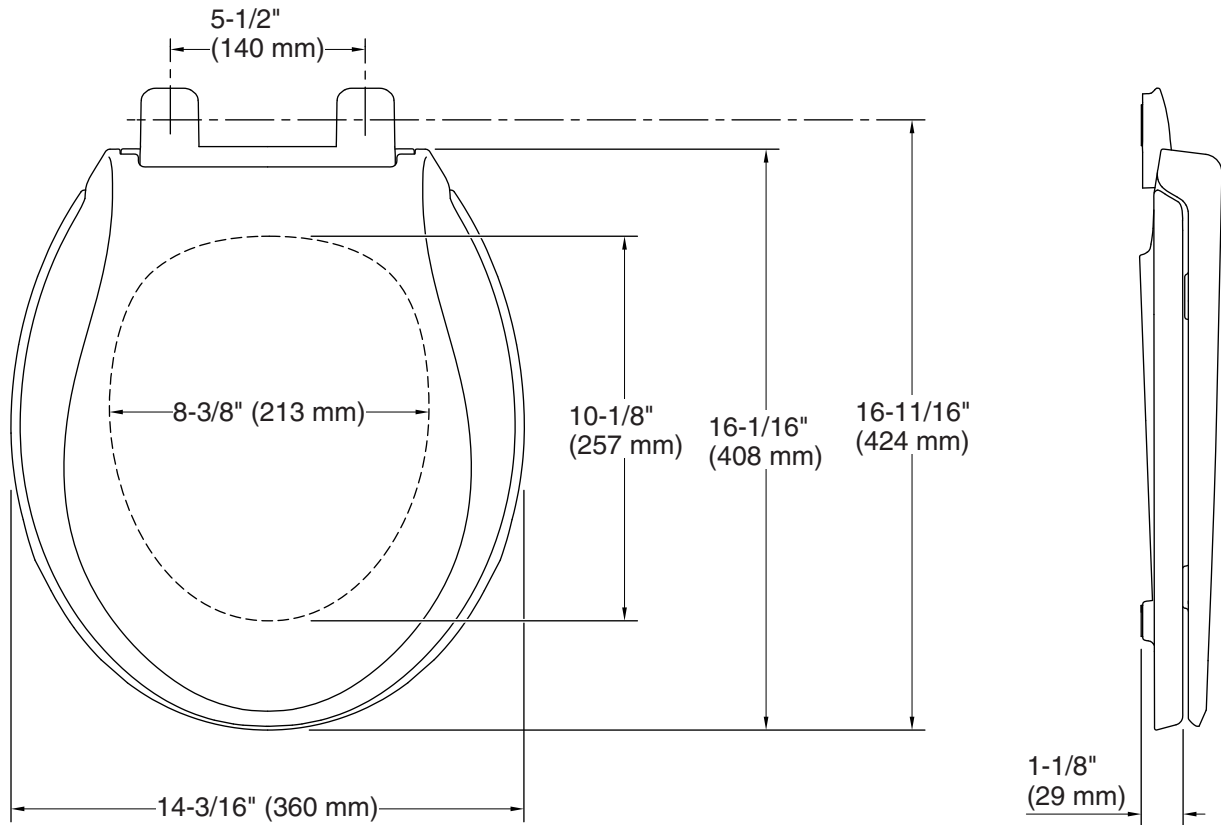

### Technical Information

All product dimensions are nominal.

Seat shape type: Round-front  
Seat front type: Closed-front  
Seat-mounting holes: 5-1/2" (140 mm)