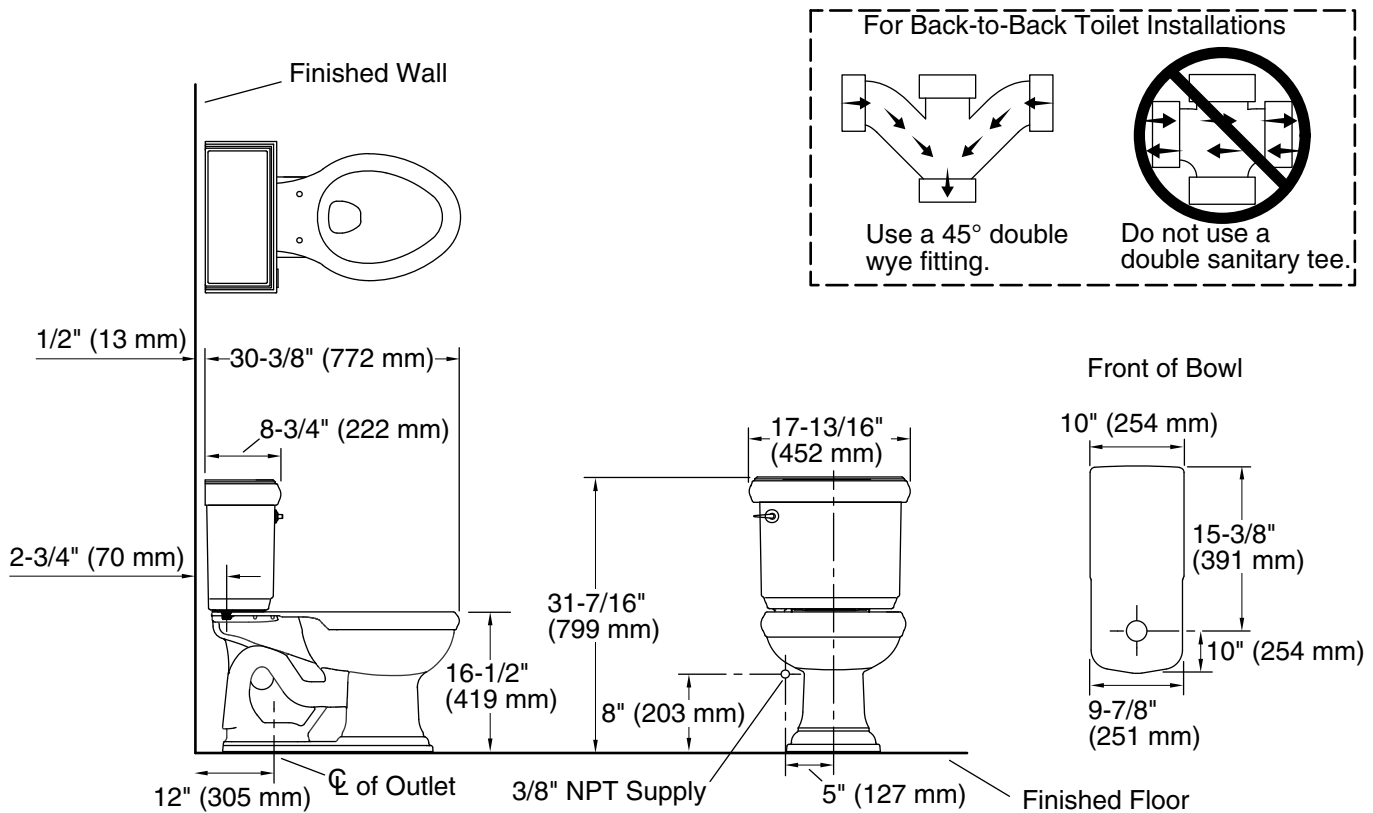

Memoirs® Classic

Two-piece elongated toilet, 1.6 gpf
K-3818

Features

- Two-piece design
- Elongated bowl offers added room and comfort
- Comfort Height® feature offers chair-height seating that makes sitting down and standing up easier for most adults
- Left-hand Polished Chrome trip lever
- Combination consists of the K-4380 bowl and the K-4641 tank
- Coordinates with other products in the Memoirs collection with Classic design
- Easy-to-flush canister design requires less force to actuate than a 3" (76 mm) flapper, and has 90% less exposed seal material which resists conditions that cause wear, tear, shrinkage and swelling
- 1.6 gpf (6.0 lpf)
- 2-1/8" (54 mm) fully glazed trapway
- AquaPiston® canister optimizes the flow out of the tank, harnessing gravity and the natural powerful reducing cascade of water to increase the power and effectiveness of the flush

Installation

- Standard 12" (305 mm) rough-in
- Three-bolt quick-connect installation
- Seat and supply line sold separately

Recommended Products/Accessories

K-5588 Purefresh® Deodorizing elongated toilet seat
K-4108 PureWash® E750 Elongated bidet toilet seat with remote control
K-5420 Low-Profile Bolt Caps
K-9167-L Trip Lever
1023457 Wax Ring/Hardware Kit
1265114 Connector Hose
K-23726 Drain treatment

See website for detailed warranty information.

Technical Information

All product dimensions are nominal.

Toilet type:	Floor-mount
Waste Outlet:	Floor
Bowl shape:	Elongated
Flush type:	AquaPiston
Trap passageway:	2-1/8" (54 mm)
Water surface size:	11-3/4" x 9-1/2" (298 mm x 241 mm)
Rim to water surface:	6-1/8" (156 mm)
Rough-in:	12" (305 mm)
Seat-mounting holes:	5-1/2" (140 mm)

Notes

Install this product according to the installation instructions.

For back-to-back toilet installations: Use only a 45° double wye fitting.

ADA, OBC, CSA B651 compliant when installed to the specific requirements of these regulations.