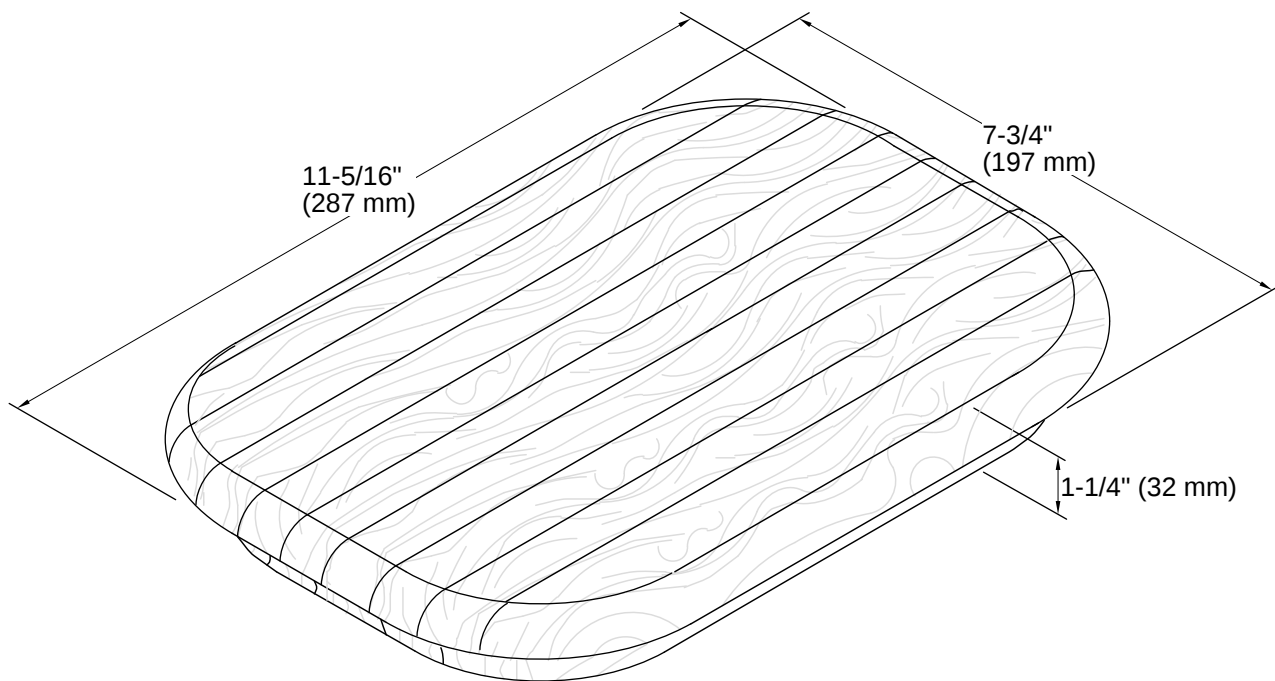

Installation Notes

Install this product according to the installation instructions.