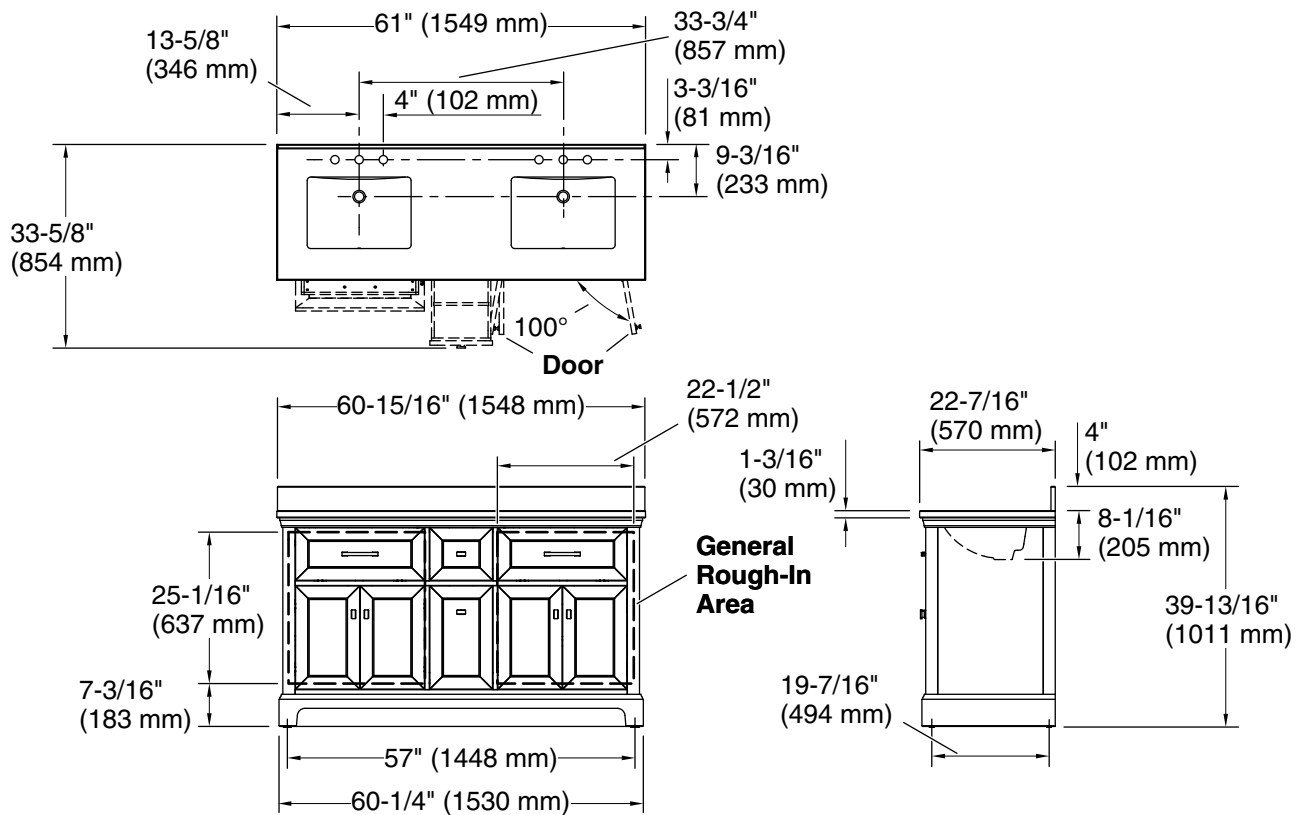

Technical Information

All product dimensions are nominal.

Lighting included: No

Notes

Install this product according to the installation instructions.

Select the type of fastener based upon the wall material. Two 250 lb (113.4 kg) minimum load bearing fasteners are recommended.