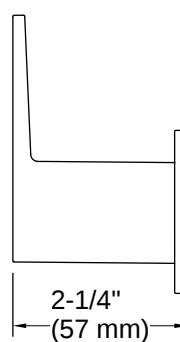

Installation Notes

Install this product according to the installation instructions.

CAUTION: Risk of personal injury. Do not install these products in any area where they are likely to be used inadvertently as a grab bar or support bar. These products are not designed or intended for use as a grab bar or support bar.