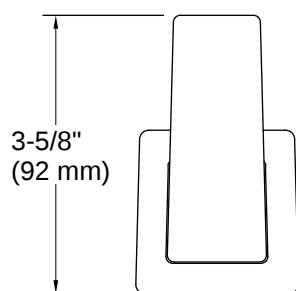

Installation Notes

Install this product according to the installation instructions.

CAUTION: Risk of personal injury. Do not install these products in any area where they are likely to be used inadvertently as a grab bar or support bar. These products are not designed or intended for use as a grab bar or support bar.