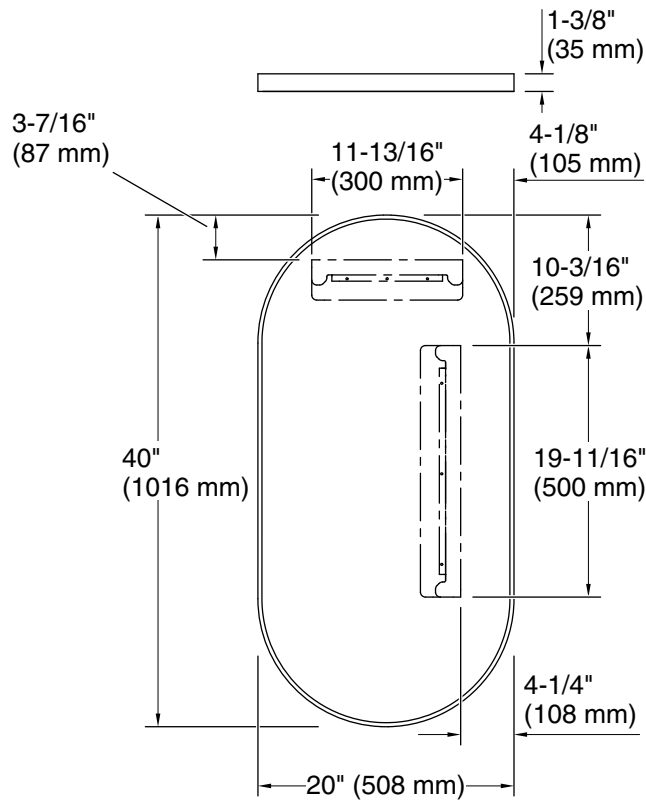

Technical Information

All product dimensions are nominal.

Mirror type: Wall-mount

Lighting included: No