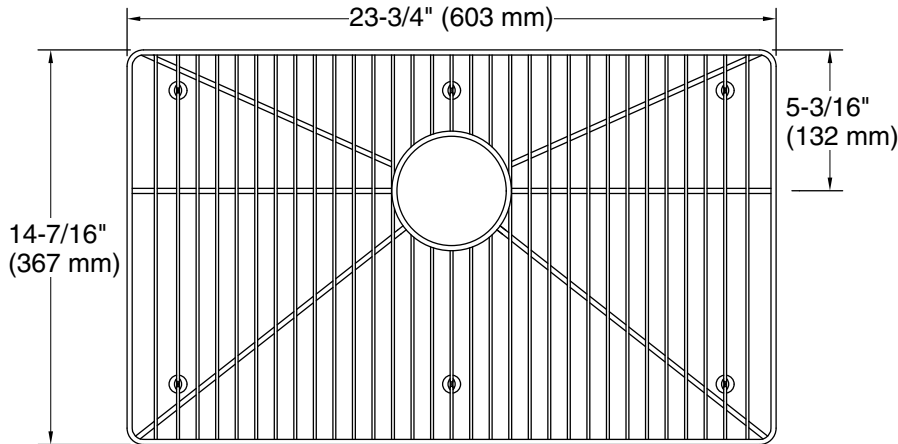

Technical Information

All product dimensions are nominal.

Material: Stainless Steel