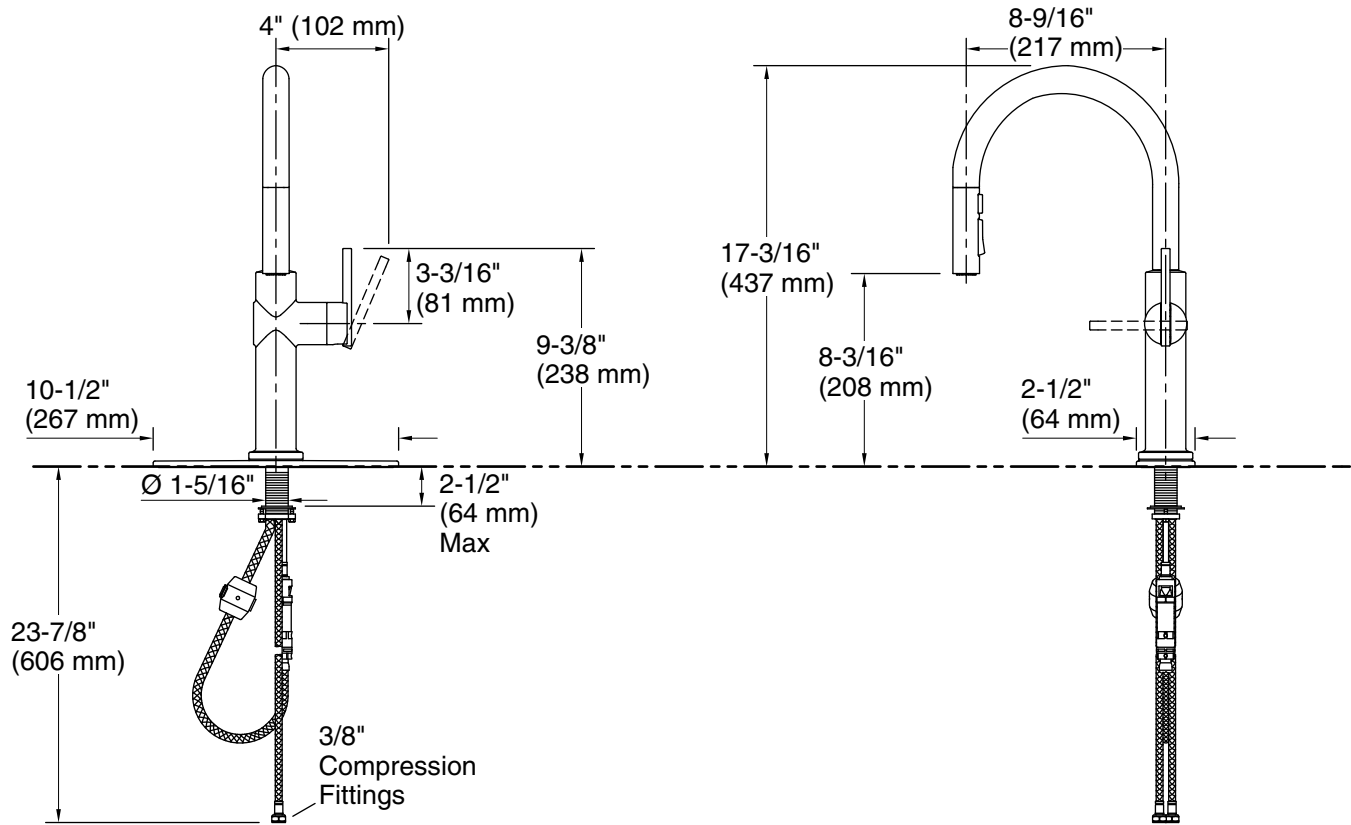

Optional Products/Accessories

1012715 Kitchen Faucet Deep Rough-In Kit

ADA CSA B651

Codes/Standards

ASME A112.18.1/CSA B125.1
 NSF/ANSI 61
 NSF/ANSI 372
 All applicable US Federal and State material regulations
 DOE - Energy Policy Act 1992
 California Energy Commission (CEC)
 ADA
 ICC/ANSI A117.1
 CSA B651

Technical Information

All product dimensions are nominal.

Faucet:

Flow rate: 1.5 gal/min (5.7 l/min)
 Pressure: 60 psi (4.1 bar)
 Valve body: Plastic

Spout:

Spout reach: 8-9/16" (217 mm)

Fixture pressure max 125 psi (861.8 kPa)
 (static):