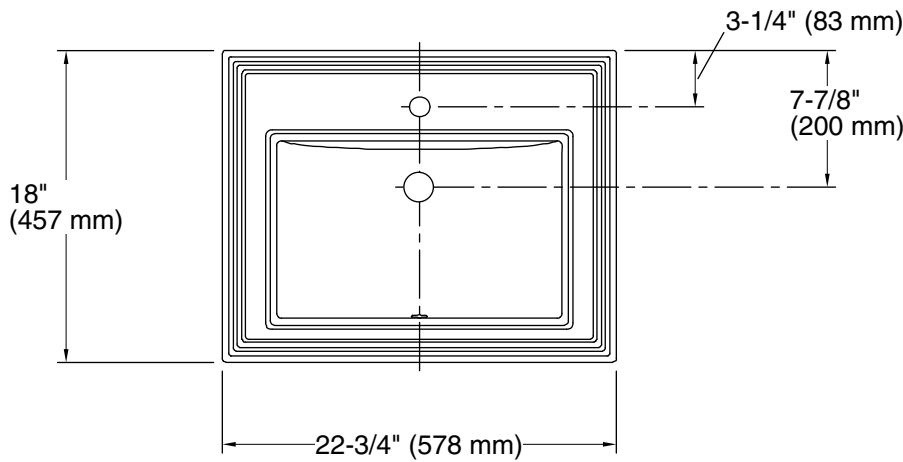

Memoirs® Classic
Drop-in Bathroom Sink
K-2241-1

Technical Information

All product dimensions are nominal.

- Bowl configuration: Single
- Installation: Drop-in
- Bowl area (Only): Length: 17" (432 mm)
Width: 10" (254 mm)
Water depth: 5" (127 mm)
- Number of deck holes: 1
- Faucet hole(s): 1-3/8" (35 mm)
- Drain hole: 1-3/4" (44 mm)
- Template: 1003676, required, included