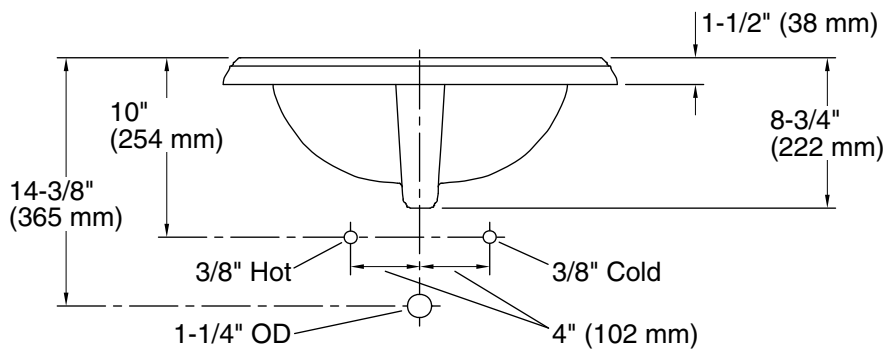

Memoirs® Classic
Drop-in Bathroom Sink
K-2241-1

Technical Information

All product dimensions are nominal.

- Bowl configuration: Single
- Installation: Drop-in
- Bowl area (Only): Length: 17" (432 mm)
Width: 10" (254 mm)
Water depth: 5" (127 mm)
- Number of deck holes: 1
- Faucet hole(s): 1-3/8" (35 mm)
- Drain hole: 1-3/4" (44 mm)
- Template: 1003676, required, included