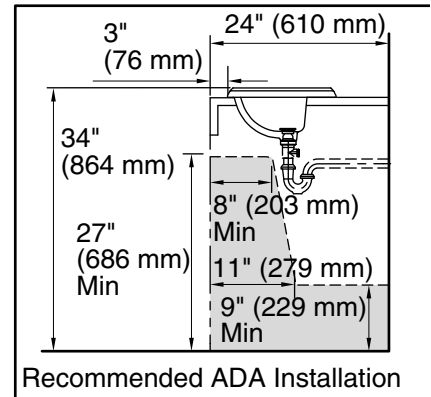

Memoirs® Classic
Drop-in Bathroom Sink
K-2241-1

Technical Information

All product dimensions are nominal.

- Bowl configuration: Single
- Installation: Drop-in
- Bowl area (Only): Length: 17" (432 mm)
Width: 10" (254 mm)
Water depth: 5" (127 mm)
- Number of deck holes: 1
- Faucet hole(s): 1-3/8" (35 mm)
- Drain hole: 1-3/4" (44 mm)
- Template: 1003676, required, included