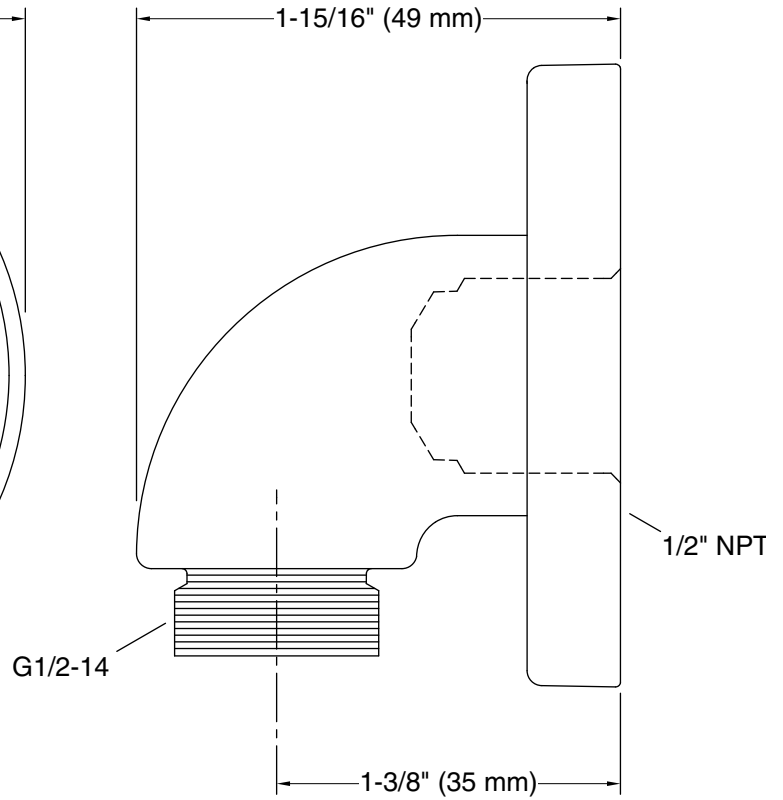

Features

- For use with a handshower and hose (sold separately).
- Includes check valve for backflow prevention.
- Coordinates with Purist® and Stillness® faucets and accessories.

Material

- Brass.
- KOHLER finishes resist corrosion and tarnishing.

Technical Information

All product dimensions are nominal.

Notes

Install this product according to the installation instructions.