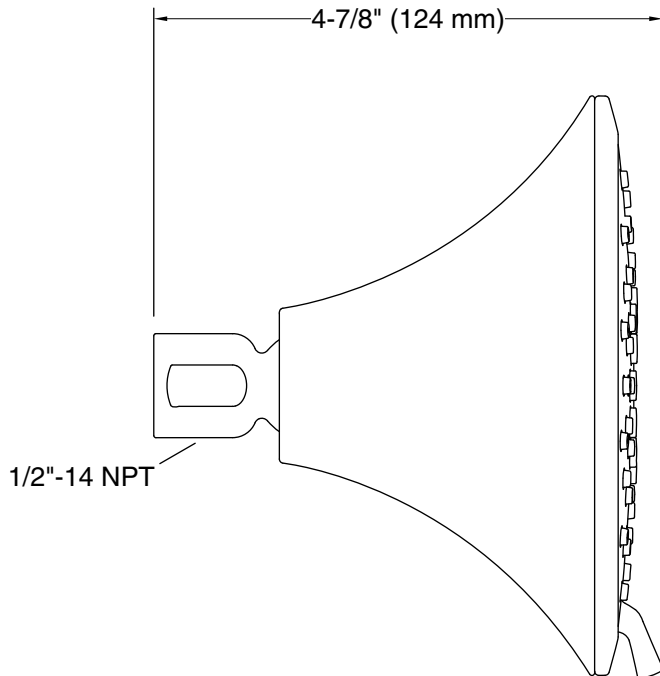

Material

- KOHLER finishes resist corrosion and tarnishing.

Installation

- Shower arm and flange sold separately.
- 1/2"-14 NPT connection.
- Wall-mount.

Water Conservation & Rebates

- This product can help a building earn Water Efficiency points in LEED® Green Building Rating System.

Recommended Products/Accessories

- K-7397 Shower Arm and Flange
- K-7395 Shower Arm and Flange
- K-23723 Faucet cleaner

Codes/Standards

- ASME A112.18.1/CSA B125.1
- DOE - Energy Policy Act 1992
- EPA WaterSense®
- California Energy Commission (CEC)

Technical Information

All product dimensions are nominal.

Showerhead/Body Spray:

Rated maximum flow: 1.75 gal/min (6.6 l/min)

Notes

Install this product according to the installation instructions.