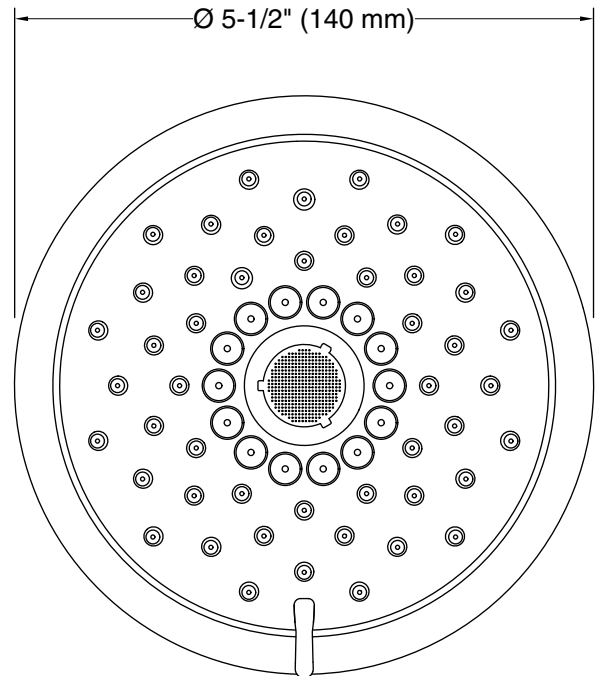

Material

- KOHLER finishes resist corrosion and tarnishing.

Installation

- Shower arm and flange sold separately.
- 1/2"-14 NPT connection.
- Wall-mount.

Water Conservation & Rebates

- This product can help a building earn Water Efficiency points in LEED® Green Building Rating System.

Recommended Products/Accessories

- K-7397 Shower Arm and Flange
- K-7395 Shower Arm and Flange
- K-23723 Faucet cleaner

Codes/Standards

- ASME A112.18.1/CSA B125.1
- DOE - Energy Policy Act 1992
- EPA WaterSense®
- California Energy Commission (CEC)

Technical Information

All product dimensions are nominal.

Showerhead/Body Spray:

Rated maximum flow: 1.75 gal/min (6.6 l/min)

Notes

Install this product according to the installation instructions.