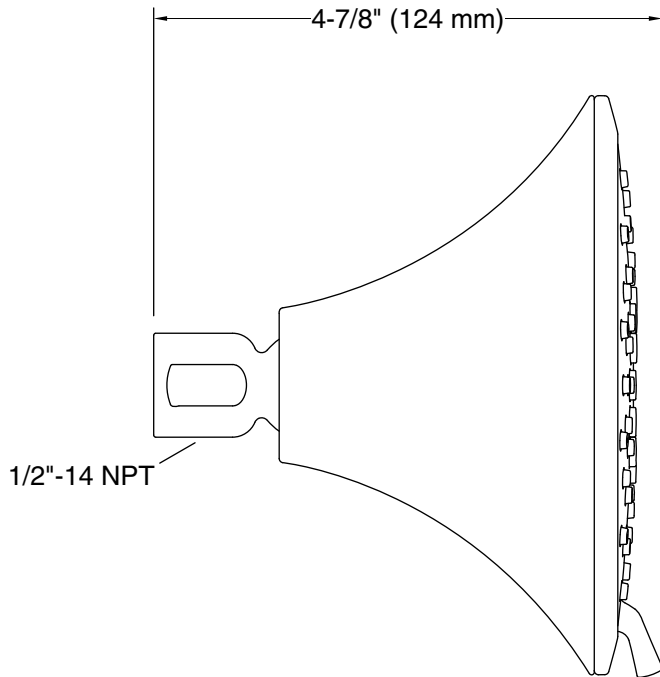

Technical Information

All product dimensions are nominal.

Showerhead/Body Spray:

Rated maximum flow: 1.75 gal/min (6.6 l/min)

Notes

Install this product according to the installation instructions.