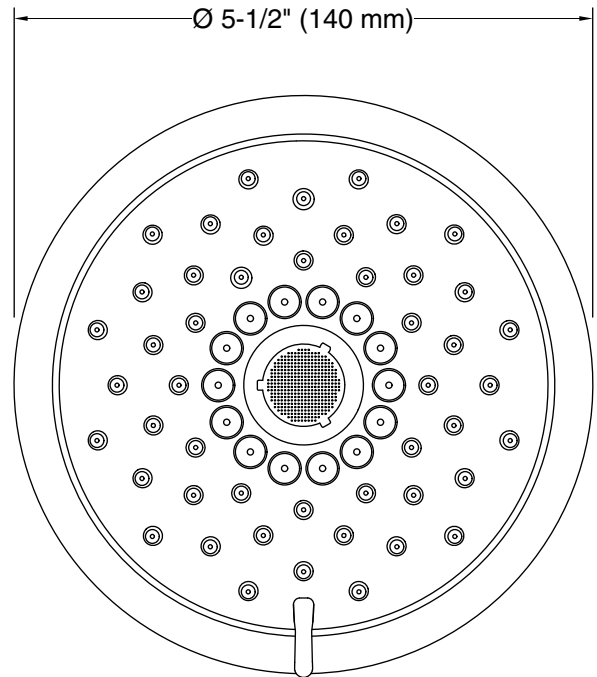

Technical Information

All product dimensions are nominal.

Showerhead/Body Spray:

Rated maximum flow: 1.75 gal/min (6.6 l/min)

Notes

Install this product according to the installation instructions.