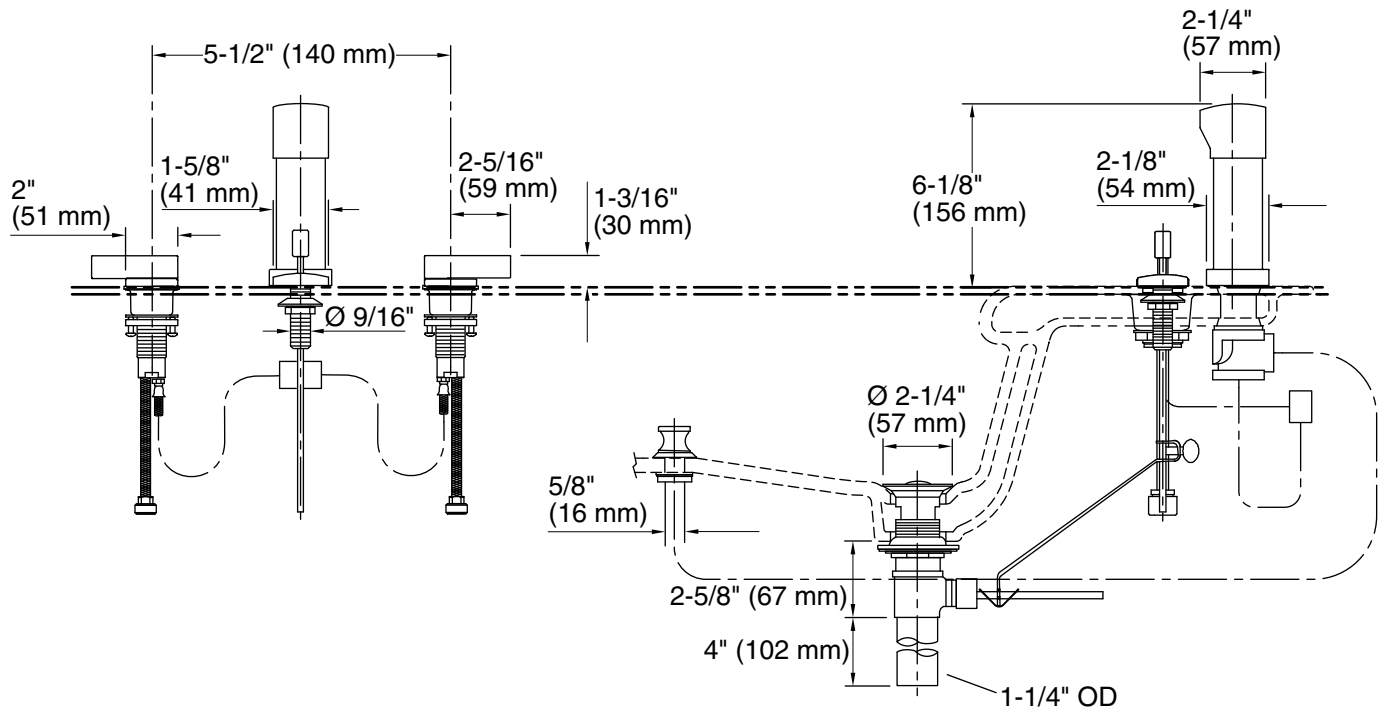

Features

- Reversible quarter-turn washerless ceramic disc valves.
- Flexible connections for easy installation.
- Fixture-mount transfer valve/vacuum breaker.
- Vertical spray.
- Pop-up drain with lift rod and tailpiece.
- Available with lever handle.

Material

- Metal construction.
- Brass valve bodies.

Recommended Products/Accessories

- K-23726 Drain treatment
- K-23723 Faucet cleaner

Codes/Standards

ASME A112.18.1/CSA B125.1
ASSE 1001

KOHLER® Faucet Lifetime Limited Warranty

Technical Information

All product dimensions are nominal.

Notes

Install this product according to the installation instructions.