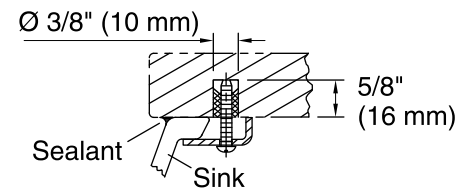

### Technical Information

All product dimensions are nominal.

Bowl configuration:	Single
Installation:	Under-mount
Bowl area (Only):	Length: 17" (432 mm)
	Width: 14" (356 mm)
	Water depth: 6-3/8" (162 mm)
Drain hole:	1-3/4" (44 mm)
Template:	1151011-7, required, included