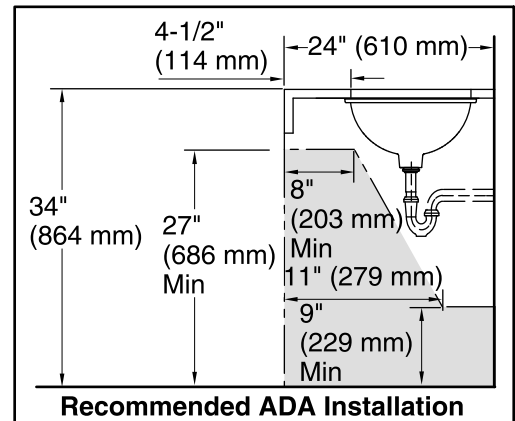

### Technical Information

All product dimensions are nominal.

Bowl configuration:	Single
Installation:	Under-mount
Bowl area (Only):	Length: 17" (432 mm)
	Width: 14" (356 mm)
	Water depth: 6-3/8" (162 mm)
Drain hole:	1-3/4" (44 mm)
Template:	1151011-7, required, included