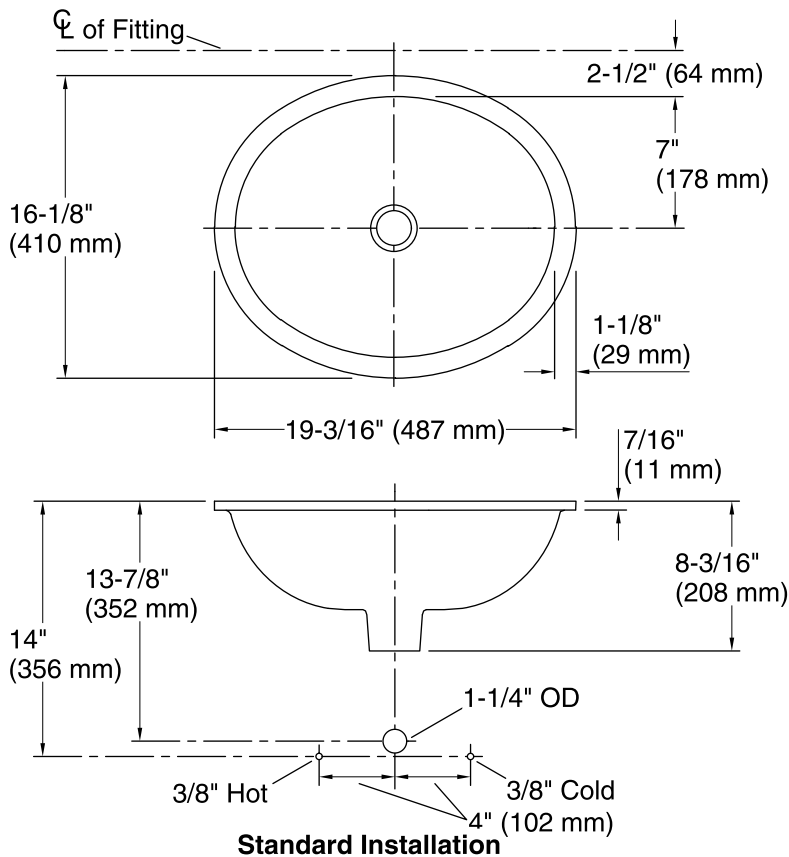

## Features

- Decorated with an elegant floral pattern with Polished Gold accents on Biscuit background.
- Oval basin.
- No faucet holes; requires wall- or counter-mount faucet.
- Fits standard 14- x 17-inch countertop cutout.
- Coordinates with other products with the Prairie Flowers design.

### Technical Information

All product dimensions are nominal.

Bowl configuration:	Single
Installation:	Under-mount
Bowl area (Only):	Length: 17" (432 mm)
	Width: 14" (356 mm)
	Water depth: 6-3/8" (162 mm)
Drain hole:	1-3/4" (44 mm)
Template:	1151011-7, required, included