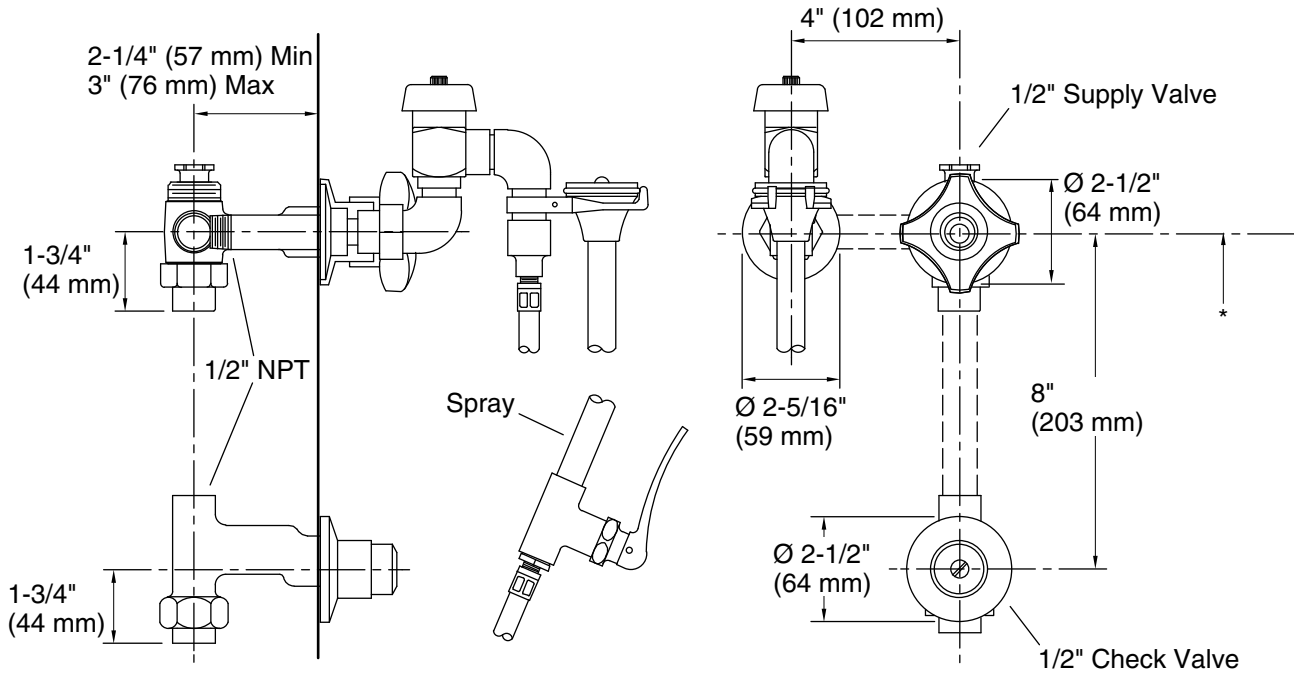

* Consult Local Codes For Vacuum Breaker Height.

Technical Information

All product dimensions are nominal.

Material: Brass

Notes

Install this product according to the installation instructions.