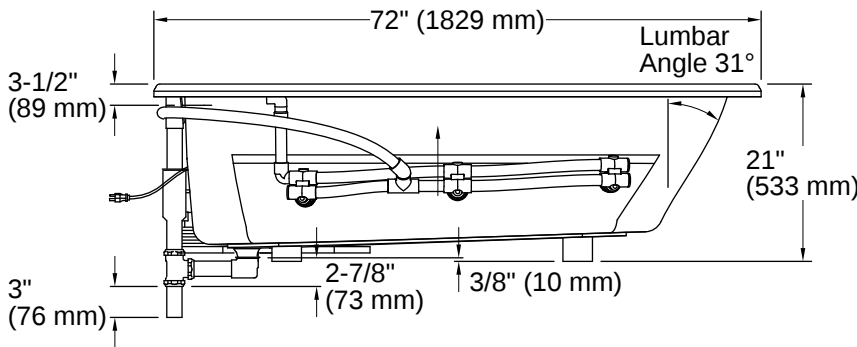

## Technical Information

*All product dimensions are nominal.*

Drain Location:	Reversible
Drain Hole Diameter:	2-1/4" (57 mm)
Basin Area, Bottom:	55-1/4" x 23-1/2" (1403 mm x 597 mm)
Basin Area, Top:	64-1/2" x 32" (1638 mm x 813 mm)
Water Depth:	15" (381 mm)
Water Capacity:	75 gal (283.9 L)
Minimum Floor Load:	36 lbs/ft <sup>2</sup>
Weight:	112 lbs (50.8 kg)

Recommended faucet area