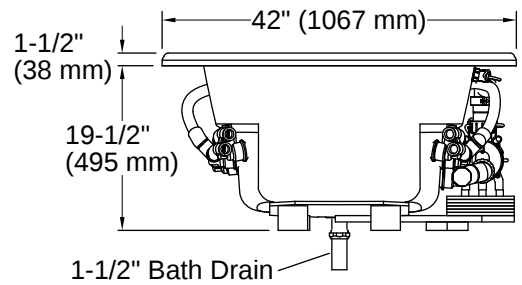

## Technical Information

*All product dimensions are nominal.*

Drain Location:	Reversible
Drain Hole Diameter:	2-1/4" (57 mm)
Basin Area, Bottom:	55-1/4" x 23-1/2" (1403 mm x 597 mm)
Basin Area, Top:	64-1/2" x 32" (1638 mm x 813 mm)
Water Depth:	15" (381 mm)
Water Capacity:	75 gal (283.9 L)
Minimum Floor Load:	36 lbs/ft <sup>2</sup>
Weight:	112 lbs (50.8 kg)

Recommended faucet area