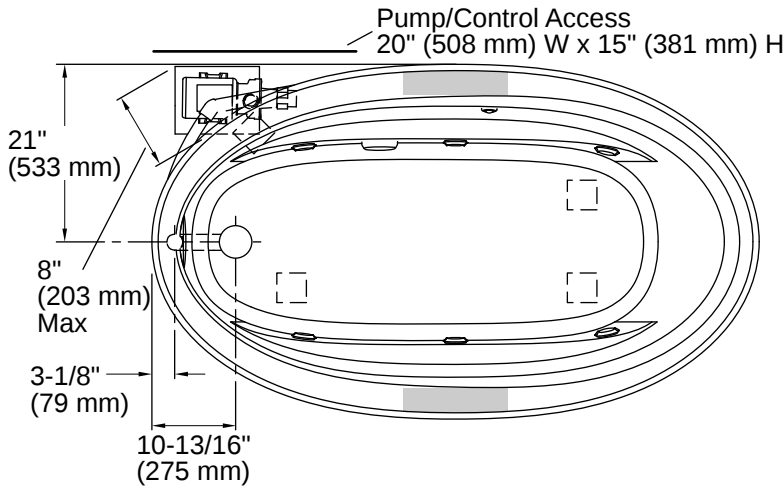

No change in measurements if connected with drain illustrated. (K-11677)

Recommended faucet area