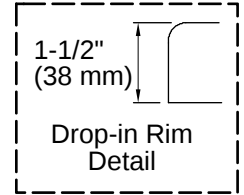

## Technical Information

*All product dimensions are nominal.*

Drain Location:	Reversible
Drain Hole Diameter:	2-1/4" (57 mm)
Basin Area, Bottom:	55-1/4" x 23-1/2" (1403 mm x 597 mm)
Basin Area, Top:	64-1/2" x 32" (1638 mm x 813 mm)
Water Depth:	15" (381 mm)
Water Capacity:	75 gal (283.9 L)
Minimum Floor Load:	36 lbs/ft <sup>2</sup>
Weight:	112 lbs (50.8 kg)

Recommended faucet area