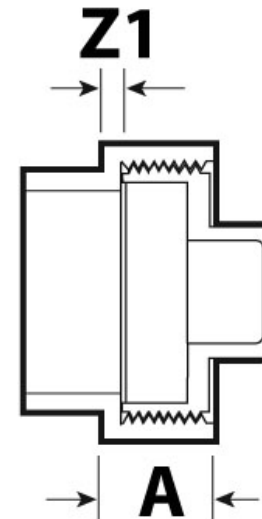

Part Description:
2" PVC WHITE DWV Female Adapter with
Cleanout Plug Female National Pipe Thread
(FPT) Spigot X FPT

Part Number:
193702AS

IPEX USA LLC
Eastern U.S. TOLL FREE (888) 461-5307
Western U.S. TOLL FREE (800) 463-9572

Part #	Part UPC	Colour	Size (inches)	Ctn Qty	Ctn Bar Code	Ctn. Wt (Kgs)	Ctn. Wt (lbs)	Skid Cubic (m)	Skid Cubic (ft)	Ctns/Skid
193702as	662671192608	WHITE	2X2	40	10662671192605	3.87	8.51	1.79	63.37	144
Dimensions (inches)										
A	B	C	D	Z1	Z2					
0.832	0.628	0.7	1.346	0.162	3.103					