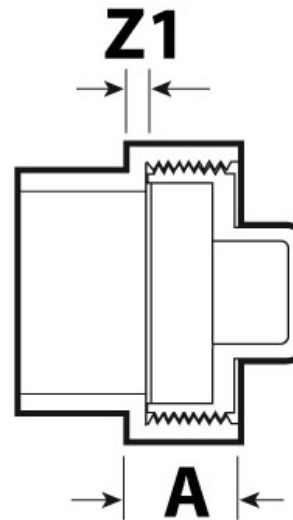

Part Description:
1-1/2" PVC WHITE DWV Female Adapter with
Cleanout Plug Female National Pipe Thread
(FPT) Spigot X FPT

Part Number:
193701AS

IPEX USA LLC
Eastern U.S. TOLL FREE (888) 461-5307
Western U.S. TOLL FREE (800) 463-9572

Part #	Part UPC	Colour	Size (inches)	Ctn Qty	Ctn Bar Code	Ctn. Wt (Kgs)	Ctn. Wt (lbs)	Skid Cubic (m)	Skid Cubic (ft)	Ctns/Skid
193701as	662671192882	WHITE	1-1/2X1-1/2	100	10662671192889	6.79	14.94	1.79	63.37	72
Dimensions (inches)										
A	B	C	Z1	Z2						
0.824	0.633	5	0.159	2.543						