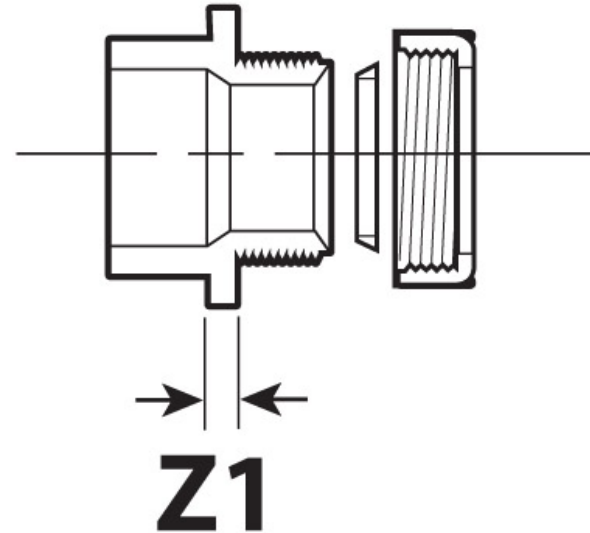

**Submittal Sheet**

Part Description:  
 1-1/2" X 1-1/4" PVC WHITE DWV Trap Adapter  
 with Poly Washer and Nut, Spigot X Slip  
 Connection

Part Number:  
 193211Y

**IPEX USA LLC**  
 Eastern U.S. TOLL FREE (888) 461-5307  
 Western U.S. TOLL FREE (800) 463-9572

| Part #  | Part UPC     | Colour | Size (inches) | Ctn Qty | Ctn Bar Code   | Ctn. Wt (Kgs) | Ctn. Wt (lbs) | Skid Cubic (m) | Skid Cubic (ft) | Ctns/Skid |
|---------|--------------|--------|---------------|---------|----------------|---------------|---------------|----------------|-----------------|-----------|
| 193211y | 662671190420 | WHITE  | 1-1/2X1-1/4   | 100     | 10662671190427 | 5.69          | 12.52         | 1.79           | 63.37           | 72        |

**Dimensions (inches)**

| A    | B     | C   | D     | Z1    | Z2    |
|------|-------|-----|-------|-------|-------|
| 3.88 | 1.521 | 0.7 | 1.346 | 0.201 | 3.447 |