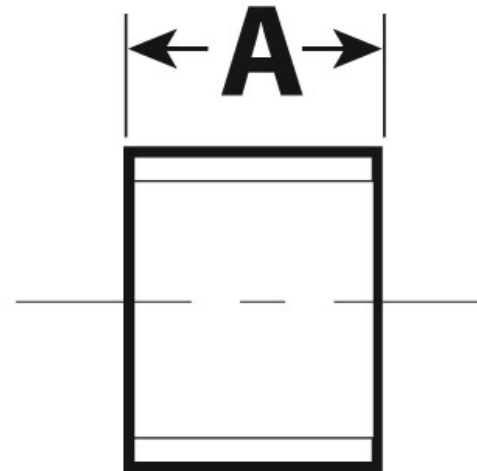

Part Description:
2" PVC WHITE DWV Repair Coupling Without
a Pipe Stop

Part Number:
193002R

IPEX USA LLC
Eastern U.S. TOLL FREE (888) 461-5307
Western U.S. TOLL FREE (800) 463-9572

Part #	Part UPC	Colour	Size (inches)	Ctn Qty	Ctn Bar Code	Ctn. Wt (Kgs)	Ctn. Wt (lbs)	Skid Cubic (m)	Skid Cubic (ft)	Ctns/Skid
193002r	662671192684	WHITE	2X2	25	10662671192681	1.48	3.26	1.79	63.37	144
Dimensions (inches)										
A	B	C	D	Z1	Z2					
1.639	2.049	0.7	1.346	7.19	4.377					