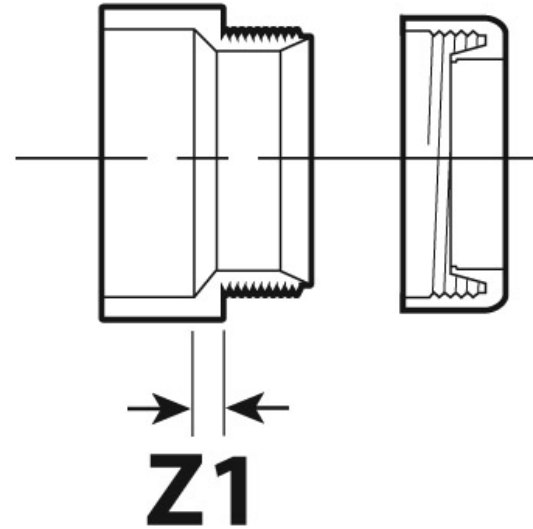

Submittal Sheet

Part Description:
 1-1/2" PVC WHITE DWV Trap Adapter with
 One-Piece Polyethylene Nut H X Slip
 Connection

Part Number:
 192853A

IPEX USA LLC
 Eastern U.S. TOLL FREE (888) 461-5307
 Western U.S. TOLL FREE (800) 463-9572

Part #	Part UPC	Size (inches)	Ctn Qty	Ctn Bar Code	Ctn. Wt (Kgs)	Ctn. Wt (lbs)	Skid Cubic (m)	Skid Cubic (ft)	Ctns/Skid
192853a	662671193100	1-1/2X1-1/2	100	10662671193107	5.49	12.08	1.79	63.37	72

Dimensions (inches)