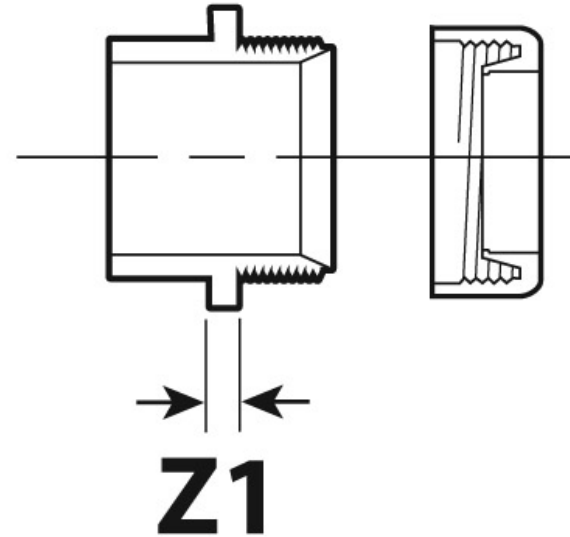

Part Description:
1-1/2" PVC WHITE DWV Fitting Trap Adapter,
with One - Piece Polyethylene Nut Spigot X
Slip

Part Number:
192804A

IPEX USA LLC
Eastern U.S. TOLL FREE (888) 461-5307
Western U.S. TOLL FREE (800) 463-9572

Part #	Part UPC	Colour	Size (inches)	Ctn Qty	Ctn Bar Code	Ctn. Wt (Kgs)	Ctn. Wt (lbs)	Skid Cubic (m)	Skid Cubic (ft)	Ctns/Skid
192804a	662671193124	GREY	1-1/2X1-1/2	100	10662671193121	5.59	12.30	1.79	63.37	72

Dimensions (inches)

A	B	C	D	E	F	Z1	Z2
2.085	3.321	2.45	2.769	2.52	2.725	0.219	2.029